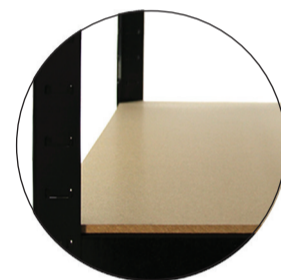

T-RAX Racking Unit

Adjustable
shelf height

Quick key hole
mechanism

Thick MDF
shelves

FREE protective
rubber feet

Massive weight
capacity

RACKING COLOUR: BLACK
PRODUCT SIZE: 150 x 30 x 75 CM
SKU: 10384