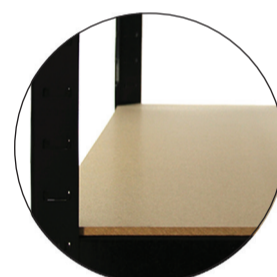

T-RAX Racking Unit

Adjustable
shelf height

Quick & Easy
to assemble

Thick MDF
shelves

FREE protective
rubber feet

Massive weight
capacity