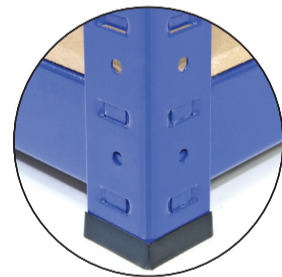

T-RAX Racking Unit

Adjustable
shelf height

Quick key hole
mechanism

Thick MDF
shelves

FREE protective
rubber feet

Massive weight
capacity