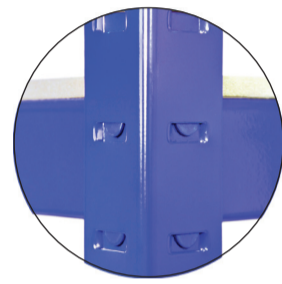

T-RAX Racking Unit

Adjustable
shelf height

Quick key hole
mechanism

Thick MDF
shelves

FREE protective
rubber feet

Massive weight
capacity