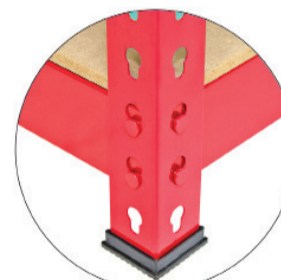

Z-Rax Shelving Unit

Quick key hole mechanism

Adjustable shelf height

Strong 6.8mm MDF shelves

FREE protective rubber feet

Up to **360kgs** per shelf

MonsterShop