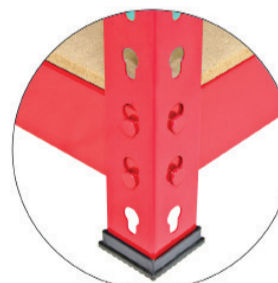

Z-Rax Shelving Unit

Quick key hole mechanism

Adjustable shelf height

Strong 6.8mm MDF shelves

FREE protective rubber feet

Up to **360kgs** per shelf