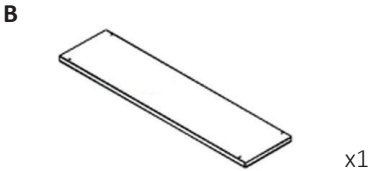

Product Specifics

Dimensions: 900mm H x 1200mm W x 600mm D

Weight Capacity: 250 Kg

Material: 201 Stainless Steel

Sink Side Options: Left and Right Hand Side

Monster Guarantee

If you wish to return a product in perfect working order, we provide a 14 day returns policy as long as the item is unopened and in a resalable condition. If for any reason a part is missing please get in touch with us within 7 days on receipt of your order. You can call or email our friendly and helpful Customer Support Team. For full terms and conditions contact our Support Department via the details on the Contact Us page.

Specification

Product Features

- 1) Legs
- 2) Front
- 3) Bench Top
- 4) Splash Back
- 5) Sink
- 6) Lower Shelf
- 7) Feet

Specification

Product Parts

User Guide

Assembly Instructions

Step One: