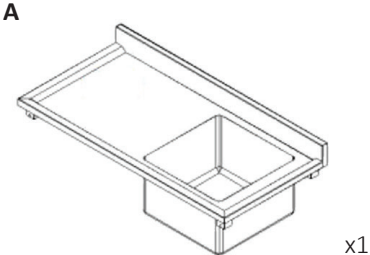

Product Specifics

Dimensions: 900mm H x 1200mm W x 600mm D

Weight Capacity: 250 Kg

Material: 201 Stainless Steel

Sink Side Options: Left and Right Hand Side

Monster Guarantee

If you wish to return a product in perfect working order, we provide a 14 day returns policy as long as the item is unopened and in a resalable condition. If for any reason a part is missing please get in touch with us within 7 days on receipt of your order. You can call or email our friendly and helpful Customer Support Team. For full terms and conditions contact our Support Department via the details on the Contact Us page.

Specification

Product Features

- 1) Legs
- 2) Front
- 3) Bench Top
- 4) Splash Back
- 5) Sink
- 6) Lower Shelf
- 7) Feet

Specification

Product Parts

User Guide

Assembly Instructions

Step One: