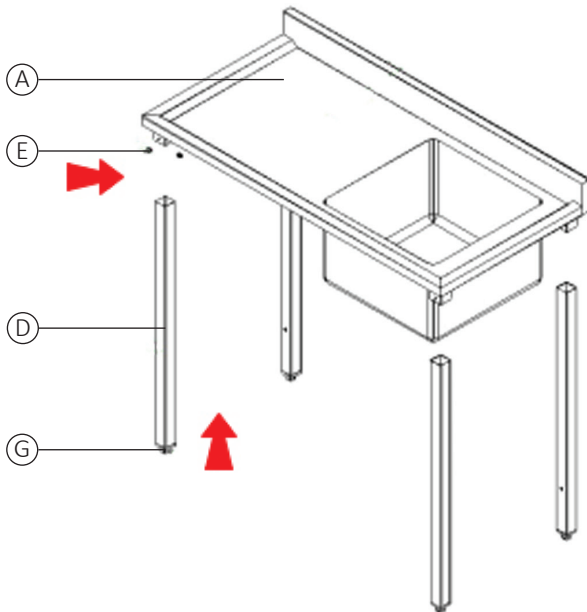

User Guide

Assembly Instructions

Step One:

Before you start, we recommend you assemble the catering bench on a soft surface. It may be easier if 2 people build the bench together.

Step Two:

Add the feet (G) to the legs (D). Attach the legs to the sink (A) using E. Each leg will require E x2