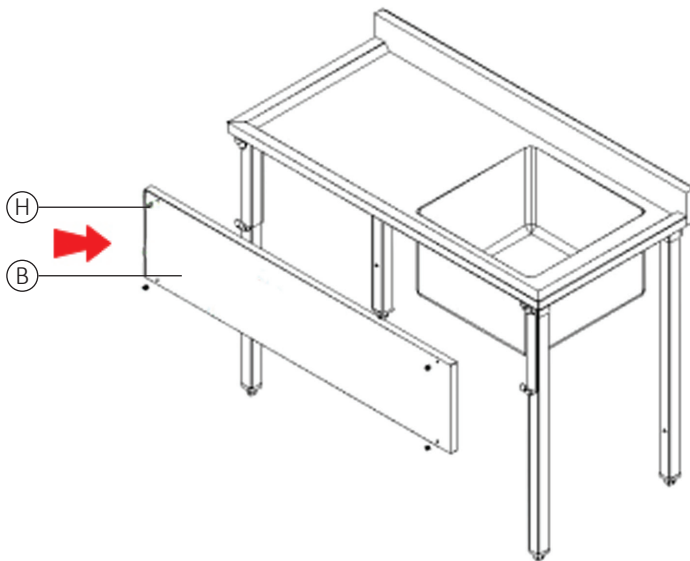

Specification

Product Features

- 1) Legs
- 2) Front
- 3) Bench Top
- 4) Splash Back
- 5) Sink
- 6) Lower Shelf
- 7) Feet

Specification

Product Parts

User Guide

Assembly Instructions

Step One:

User Guide

Assembly Instructions

Step Three:

Secure the front (B) with the long screws (H).

User Guide

Assembly Instructions

Step Four:

Secure the lower shelf (C) with the short screws (F). Your catering sink is now complete - make sure you fit taps with correct plumbing.