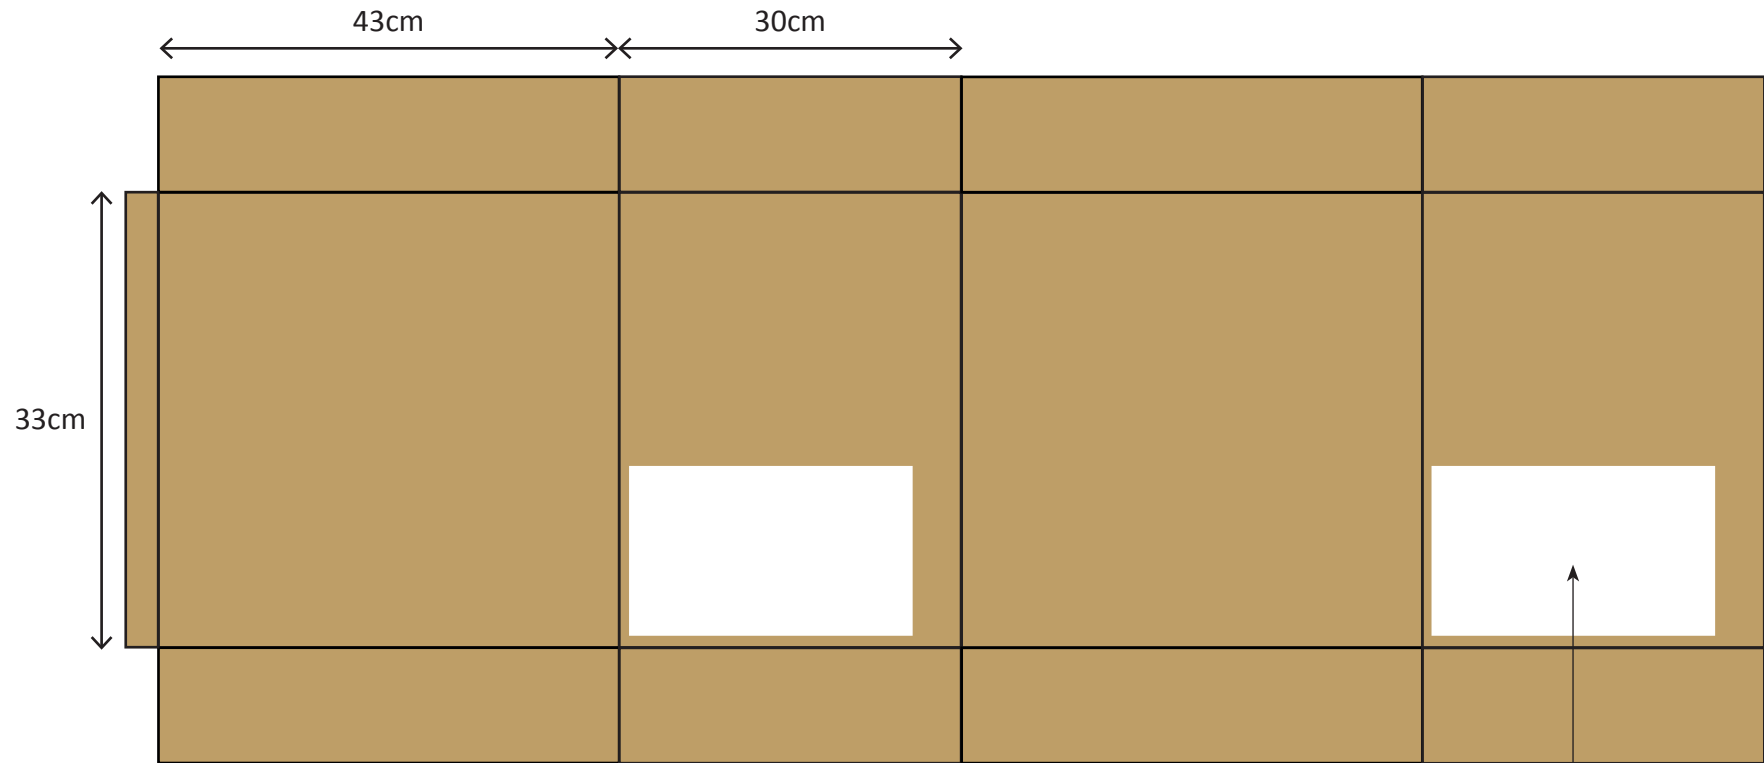

10643 - KuKoo Commercial Blender 2L

↑↑    ☂    🍷    🚫

SKU: 10643  
PRODUCT: Commercial Blender 2L  
COLOUR: Red  
BRAND: KuKoo  
MODEL NO.: 10643  
WEIGHT: 6.5 KG

5 055986 101123

Packaging Sticker  
Place at BOTH ends of the box.

10643 - KuKoo Commercial Blender 2L (150 x 90mm)

SKU: 10643  
PRODUCT: Commercial Blender 2L  
COLOUR: Red  
BRAND: KuKoo  
MODEL NO.: 10643  
WEIGHT: 6.5 KG

10644 - KuKoo Commercial Digital Blender 2L

Packaging Sticker  
Place at BOTH ends of the box.

↑↑    ☂    🍷    🚫

SKU: 10644  
PRODUCT: Commercial Digital Blender 2L  
COLOUR: Red  
BRAND: KuKoo  
MODEL NO.: 10644  
WEIGHT: 6.5 KG

5 055986 101130

10644 - KuKoo Commercial Digital Blender 2L (150 x 90mm)

SKU: 10644  
PRODUCT: Commercial Digital Blender 2L  
COLOUR: Red  
BRAND: KuKoo  
MODEL NO.: 10644  
WEIGHT: 6.5 KG