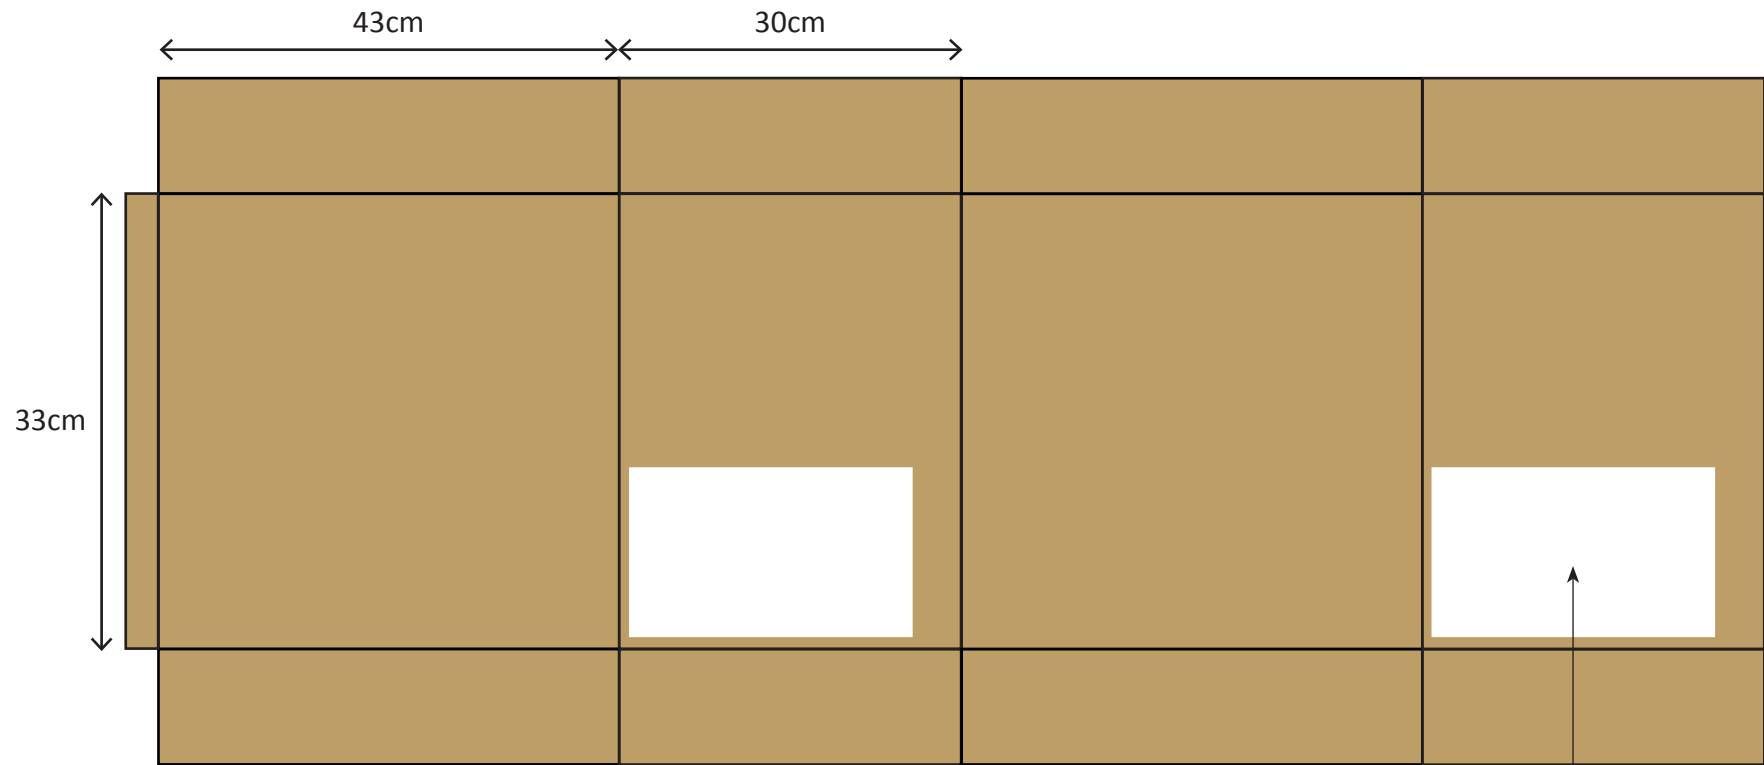

10643 - KuKoo Commercial Blender 2L

↑↑    ☂    🍷    🚫

SKU: 10643  
PRODUCT: Commercial Blender 2L  
COLOUR: Red  
BRAND: KuKoo  
MODEL NO.: 10643  
WEIGHT: 6.5 KG

5 055986 101123

Packaging Sticker  
Place at BOTH ends of the box.

10643 - KuKoo Commercial Blender 2L (150 x 90mm)

SKU: 10643  
PRODUCT: Commercial Blender 2L  
COLOUR: Red  
BRAND: KuKoo  
MODEL NO.: 10643  
WEIGHT: 6.5 KG

10644 - KuKoo Commercial Digital Blender 2L

Packaging Sticker  
Place at BOTH ends of the box.

↑↑    ☂    🍷    🚫

SKU: 10644  
PRODUCT: Commercial Digital Blender 2L  
COLOUR: Red  
BRAND: KuKoo  
MODEL NO.: 10644  
WEIGHT: 6.5 KG

5 055986 101130

10644 - KuKoo Commercial Digital Blender 2L (150 x 90mm)