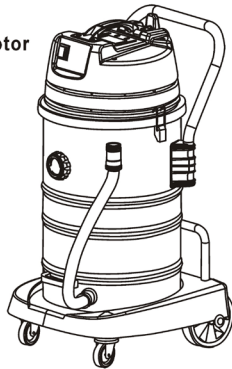

**INDUSTRIAL VACUUM CLEANER**  
**10679**

-  1400W
-  60 litres
-  Wet & Dry
-  1 stage motor

**SKU** 10679  
**MAX POWER** 1400W  
**VOLTAGE** 230V / 50HZ  
**CAPACITY** 60L  
**MODEL** 10679  
**COLOUR** YELLOW  
**WEIGHT** 16KG

5 055986 101406

**INDUSTRIAL VACUUM CLEANER**  
**10679**

-  1400W
-  60 litres
-  Wet & Dry
-  1 stage motor

**SKU** 10679  
**MAX POWER** 1400W  
**VOLTAGE** 230V / 50HZ  
**CAPACITY** 60L  
**MODEL** 10679  
**COLOUR** YELLOW  
**WEIGHT** 16KG