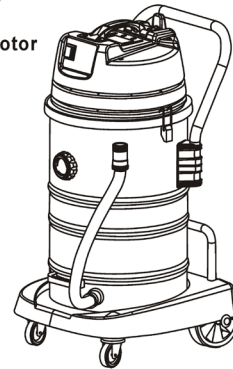

**INDUSTRIAL VACUUM CLEANER**  
**10679**

-  1400W
-  60 litres
-  Wet & Dry
-  1 stage motor

**SKU** 10679  
**MAX POWER** 1400W  
**VOLTAGE** 230V / 50HZ  
**CAPACITY** 60L  
**MODEL** 10679  
**COLOUR** YELLOW  
**WEIGHT** 16KG

5 055986 101406

**INDUSTRIAL VACUUM CLEANER**  
**10679**

-  1400W
-  60 litres
-  Wet & Dry
-  1 stage motor

**SKU** 10679  
**MAX POWER** 1400W  
**VOLTAGE** 230V / 50HZ  
**CAPACITY** 60L  
**MODEL** 10679  
**COLOUR** YELLOW  
**WEIGHT** 16KG