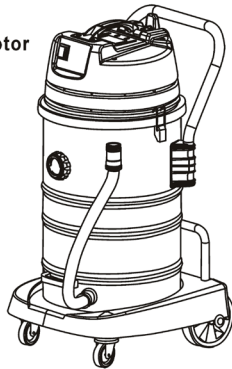

**MAXBLASTE**  
**INDUSTRIAL VACUUM CLEANER**  
**10679**

-  1400W
-  60 litres
-  Wet & Dry
-  1 stage motor

**SKU** 10679  
**MAX POWER** 1400W  
**VOLTAGE** 230V / 50HZ  
**CAPACITY** 60L  
**MODEL** 10679  
**COLOUR** YELLOW  
**WEIGHT** 16KG