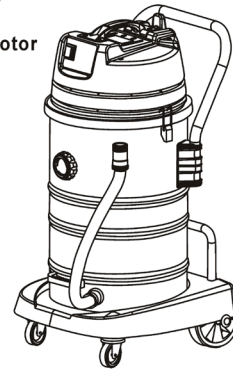

**MAXBLASTE**  
**INDUSTRIAL VACUUM CLEANER**  
**10679**

-  1400W
-  60 litres
-  Wet & Dry
-  1 stage motor

**SKU** 10679  
**MAX POWER** 1400W  
**VOLTAGE** 230V / 50HZ  
**CAPACITY** 60L  
**MODEL** 10679  
**COLOUR** YELLOW  
**WEIGHT** 16KG