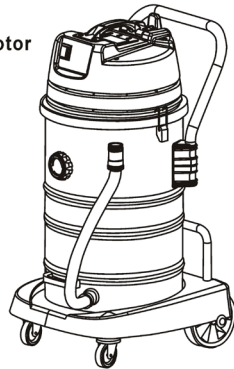

MAXBLASTE
INDUSTRIAL VACUUM CLEANER
10680

-  1400W
-  50 litres
-  Wet & Dry
-  1 stage motor

SKU 10680
MAX POWER 1400W
VOLTAGE 230V / 50HZ
CAPACITY 50L
MODEL 10680
COLOUR YELLOW
WEIGHT 15KG

MAXBLASTE
INDUSTRIAL VACUUM CLEANER
10680

-  1400W
-  50 litres
-  Wet & Dry
-  1 stage motor

SKU 10680
MAX POWER 1400W
VOLTAGE 230V / 50HZ
CAPACITY 50L
MODEL 10680
COLOUR YELLOW
WEIGHT 15KG