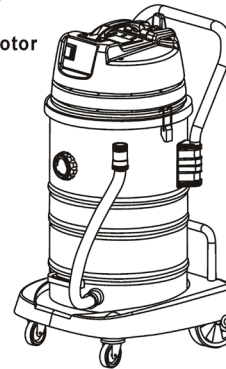

MAXBLASTE
INDUSTRIAL VACUUM CLEANER
10680

-  1400W
-  50 litres
-  Wet & Dry
-  1 stage motor

SKU 10680
MAX POWER 1400W
VOLTAGE 230V / 50HZ
CAPACITY 50L
MODEL 10680
COLOUR YELLOW
WEIGHT 15KG

MAXBLASTE
INDUSTRIAL VACUUM CLEANER
10680

-  1400W
-  50 litres
-  Wet & Dry
-  1 stage motor

SKU 10680
MAX POWER 1400W
VOLTAGE 230V / 50HZ
CAPACITY 50L
MODEL 10680
COLOUR YELLOW
WEIGHT 15KG