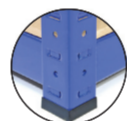

HEAVY

COLOUR: BLUE
MEAS: 90 x 180 x 45 CM
WEIGHT: 25.5 KG

T-RAX Corner Racking

Strong 1.2mm steel

Quick key hole mechanism

Thick MDF shelves

FREE protective rubber feet

Up to 265kgs per shelf

RACKING COLOUR: BLUE
PRODUCT SIZE: 90 x 180 x 45 CM
SKU: 10683

5 055986 101444

5 055986 101444

RACKING COLOUR: BLUE
PRODUCT SIZE: 90 x 180 x 45 CM
SKU: 10683

MonsterShop

COLOUR: BLUE
MEAS: 90 x 180 x 45 CM
WEIGHT: 25.5 KG