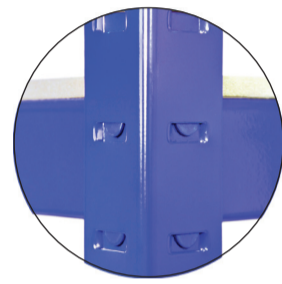

T-RAX Corner Racking

Strong 1.2mm steel

Quick key hole mechanism

Thick MDF shelves

FREE protective rubber feet

Up to **265kgs** per shelf

MonsterShop