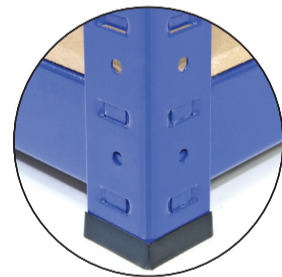

T-RAX Corner Racking

Strong 1.2mm steel

Quick key hole mechanism

Thick MDF shelves

FREE protective rubber feet

Up to **265kgs** per shelf

MonsterShop