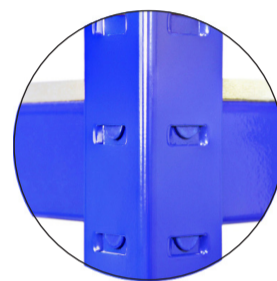

T-RAX 160cm Racking

Strong 1.2mm steel

Quick key hole mechanism

Thick 6.8mm MDF boards

FREE protective rubber feet

Up to **265kgs** per shelf

MonsterShop