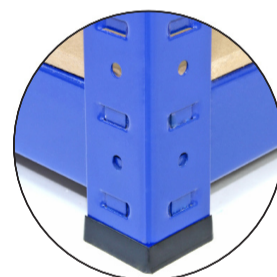

T-RAX 160cm Racking

Strong 1.2mm steel

Quick key hole mechanism

Thick 6.8mm MDF boards

FREE protective rubber feet

Up to **265kgs** per shelf

MonsterShop