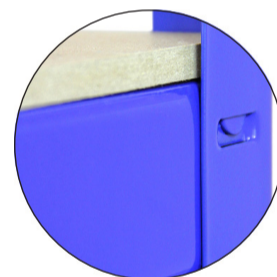

T-RAX 160cm Racking

Strong 1.2mm steel

Quick key hole mechanism

Thick 6.8mm MDF boards

FREE protective rubber feet

Up to **265kgs** per shelf

MonsterShop