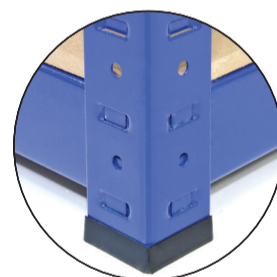

T-RAX 160cm Racking

Strong 1.2mm steel

Quick key hole mechanism

Thick 7.6mm MDF shelves

FREE protective rubber feet

Up to **265kgs** per shelf