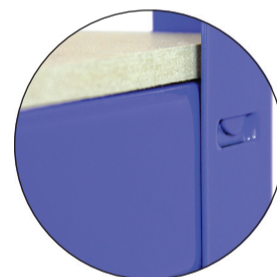

T-RAX 160cm Racking

Strong 1.2mm steel

Quick key hole mechanism

Thick 7.6mm MDF shelves

FREE protective rubber feet

Up to **265kgs** per shelf