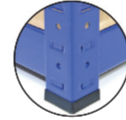

COLOUR: BLUE
MEAS: 90 x 180 x 45 CM
WEIGHT: 16 KG

5 055986 101550

T-RAX Corner Racking

Strong 1.2mm steel

Quick key hole mechanism

Thick MDF shelves

FREE protective rubber feet

Up to 265kgs per shelf

RACKING COLOUR: BLUE
PRODUCT SIZE: 90 x 180 x 45 CM
SKU: 10699

5 055986 101550

RACKING COLOUR: BLUE
PRODUCT SIZE: 90 x 180 x 45 CM
SKU: 10699

MonsterShop

COLOUR: BLUE
MEAS: 90 x 180 x 45 CM
WEIGHT: 16 KG