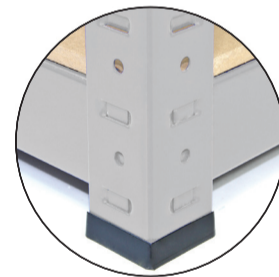

Galwix 90cm Racking

Strong steel frame

Quick key hole mechanism

Thick MDF shelves

FREE protective rubber feet

Up to **175kgs** per shelf