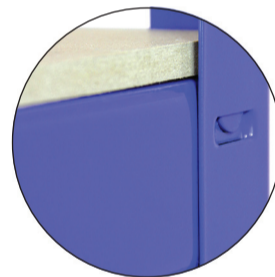

T-RAX Shelving Unit

Adjustable
shelf height

Quick and easy
to build

Strong 6.8mm
MDF shelves

FREE protective
rubber feet

Up to **150kgs**
per shelf