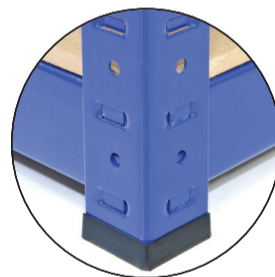

T-RAX Shelving Unit

Adjustable
shelf height

Quick and easy
to build

Strong 6.8mm
MDF shelves

FREE protective
rubber feet

Up to **150kgs**
per shelf