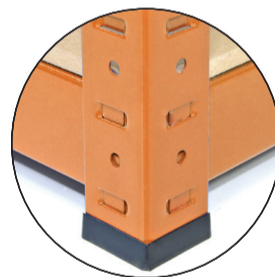

# AQUA-RAX Shelving Unit

**Adjustable**  
shelf height

**Quick and easy**  
to build

**Damp proof**  
MDF boards

**FREE** protective  
rubber feet

**Massive** weight  
capacity