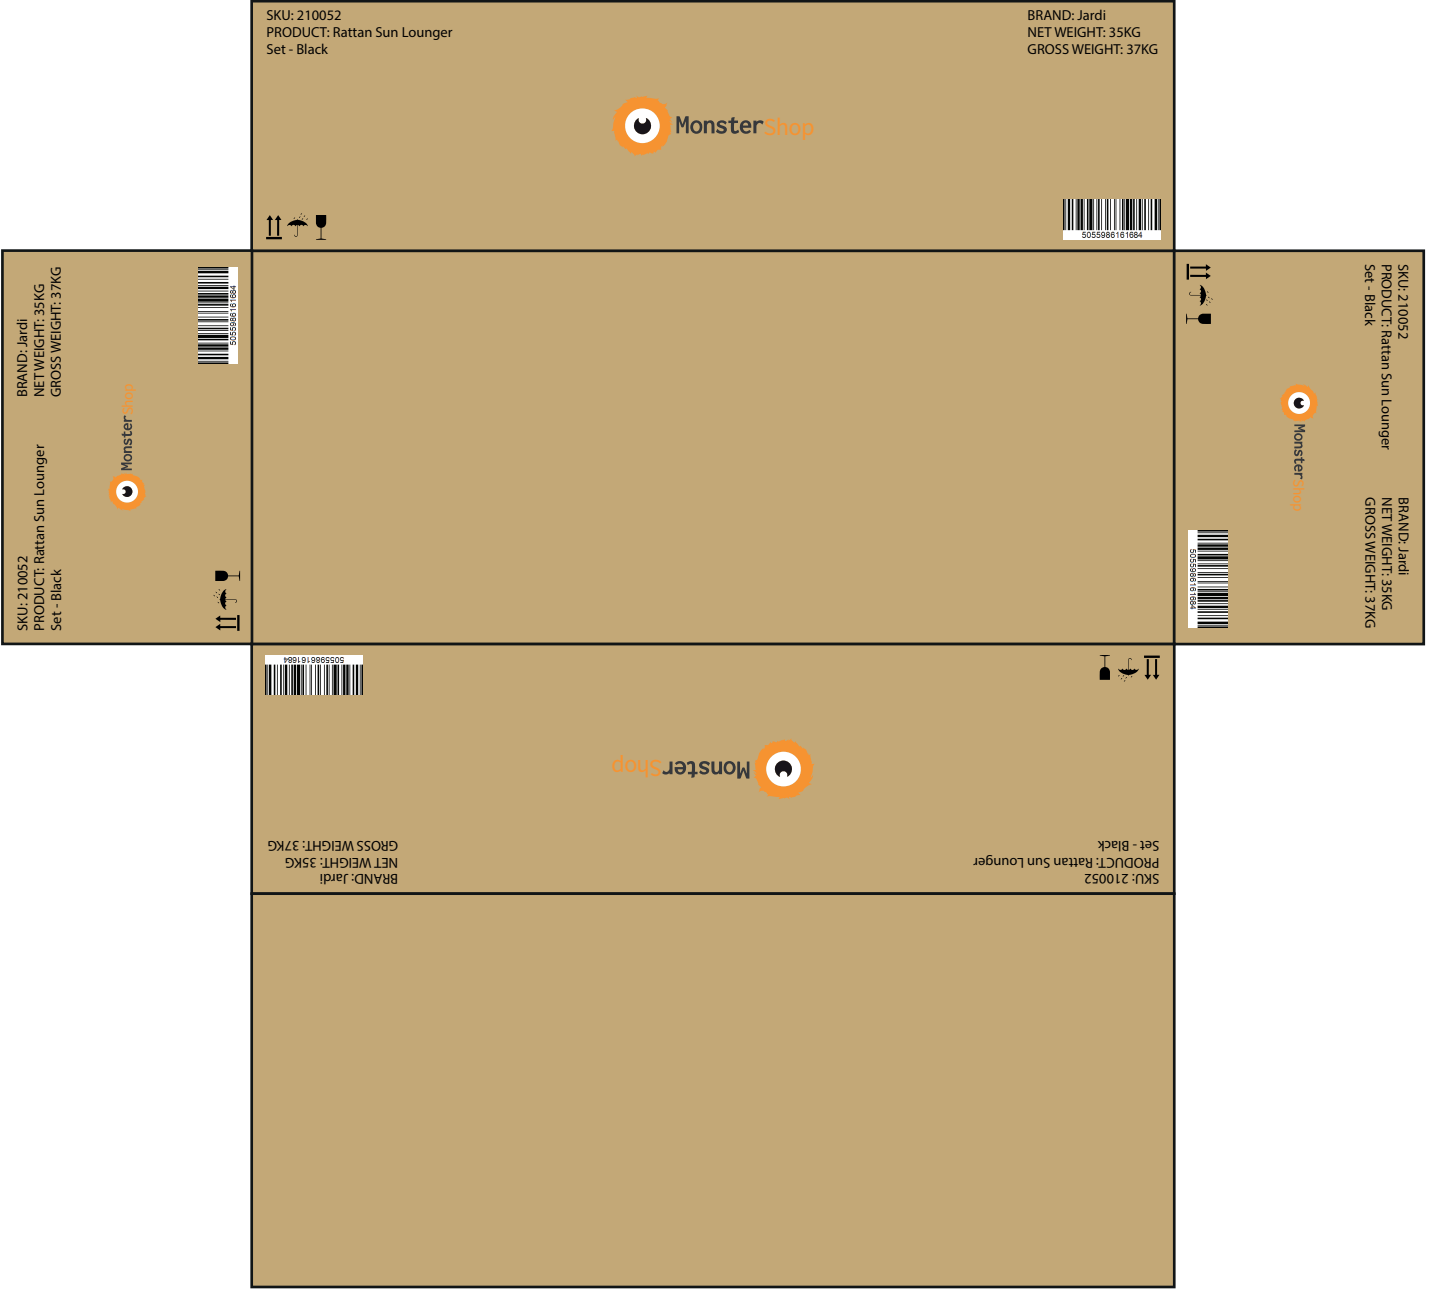

SKU: 210052

PRODUCT: Rattan Sun Lounger Set - Black

CARTON SIZE: 122*52*33cm

SKU: 210052
PRODUCT: Rattan Sun Lounger
Set - Black

BRAND: Jardi
NET WEIGHT: 35KG
GROSS WEIGHT: 37KG

MonsterShop

FRAGILE

5059988181884

SKU: 210052
PRODUCT: Rattan Sun Lounger
Set - Black

BRAND: Jardi
NET WEIGHT: 35KG
GROSS WEIGHT: 37KG

FRAGILE

5059988181884

MonsterShop

FRAGILE

5059988181884

SKU: 210052
PRODUCT: Rattan Sun Lounger
Set - Black

BRAND: Jardi
NET WEIGHT: 35KG
GROSS WEIGHT: 37KG

MonsterShop

FRAGILE

5059988181884

BRAND: Jardi
NET WEIGHT: 35KG
GROSS WEIGHT: 37KG

FRAGILE

5059988181884

MonsterShop