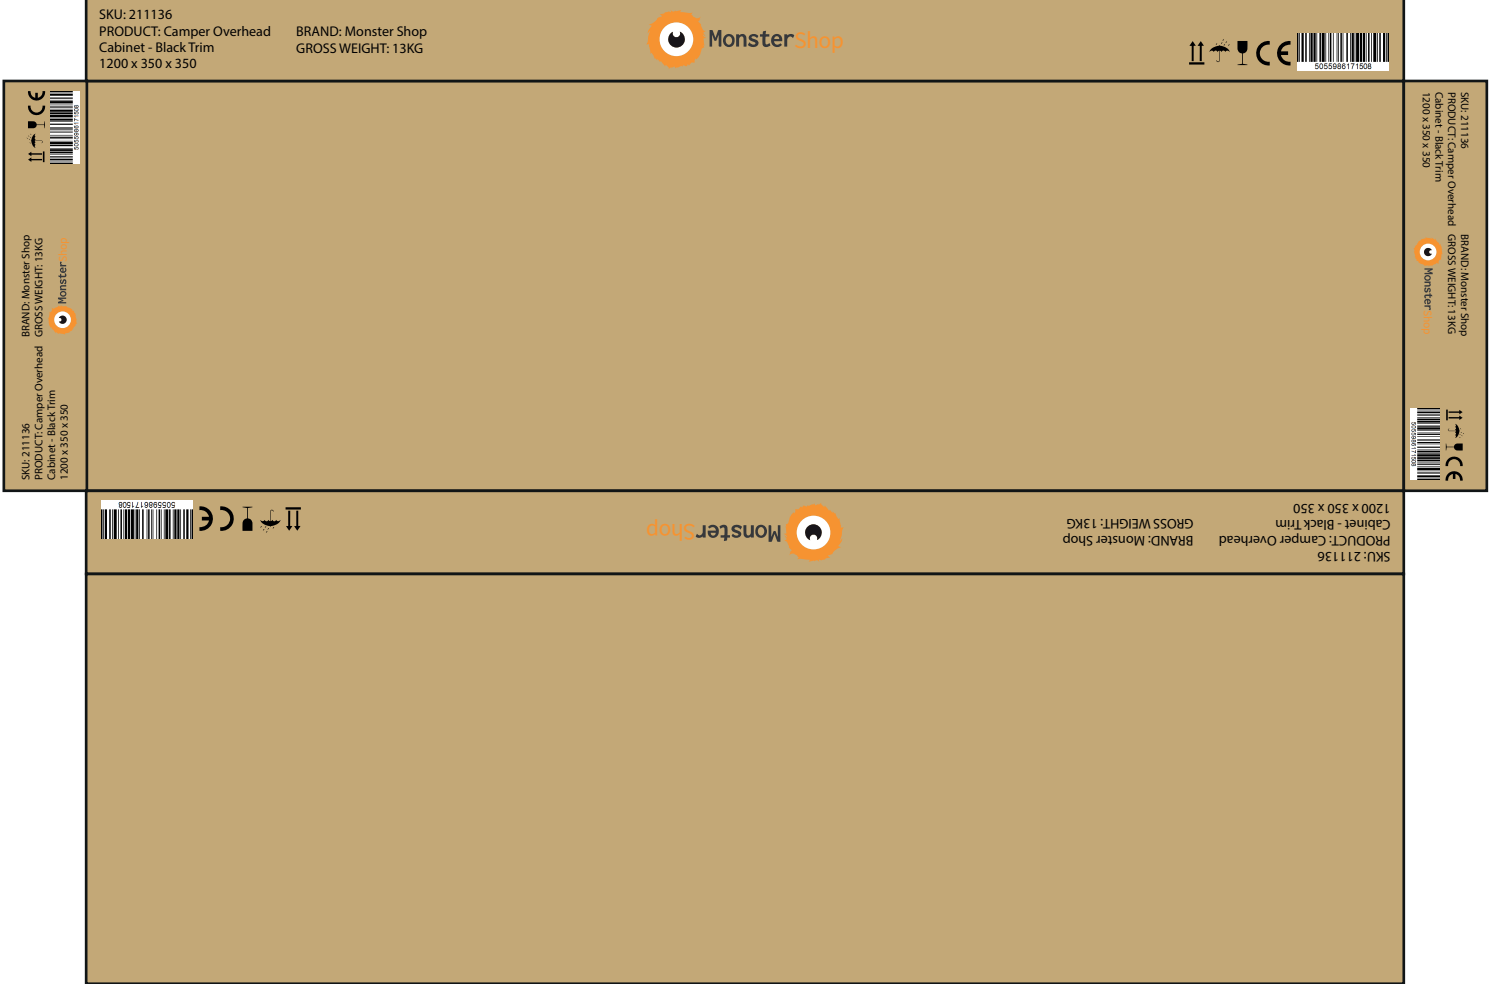

SKU: 211136

PRODUCT: Camper Overhead Cabinet - Black

Trim 1200 x 350 x 350

CARTON SIZE: 1190*370*75cm

SKU: 211136
 PRODUCT: Camper Overhead Cabinet - Black Trim
 1200 x 350 x 350

555680111368

SKU: 211136
 PRODUCT: Camper Overhead Cabinet - Black Trim
 1200 x 350 x 350

BRAND: MonsterShop

GROSS WEIGHT: 13KG

Cabinet - Black Trim

1200 x 350 x 350

SKU: 211136
 PRODUCT: Camper Overhead Cabinet - Black Trim
 1200 x 350 x 350

SKU: 211136
 PRODUCT: Camper Overhead Cabinet - Black Trim
 1200 x 350 x 350

BRAND: MonsterShop
 GROSS WEIGHT: 13KG