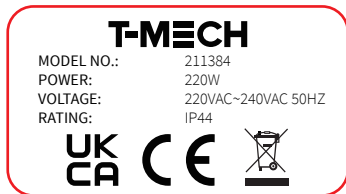

# Sichuan Bright Machinery Imp. & Exp. Co., Ltd.

 Tel: +86-28-86743685, 86619321  <http://www.relytools.com/>  E-mail: sbmc@relytools.com

rating lable  
size: 45x25mm

warning lable  
size: 132x15mm

**WARNING:** Always fold the wings out before switching the ainer on.  
**WARNING:** Do not use to dry down jackets and quilts!