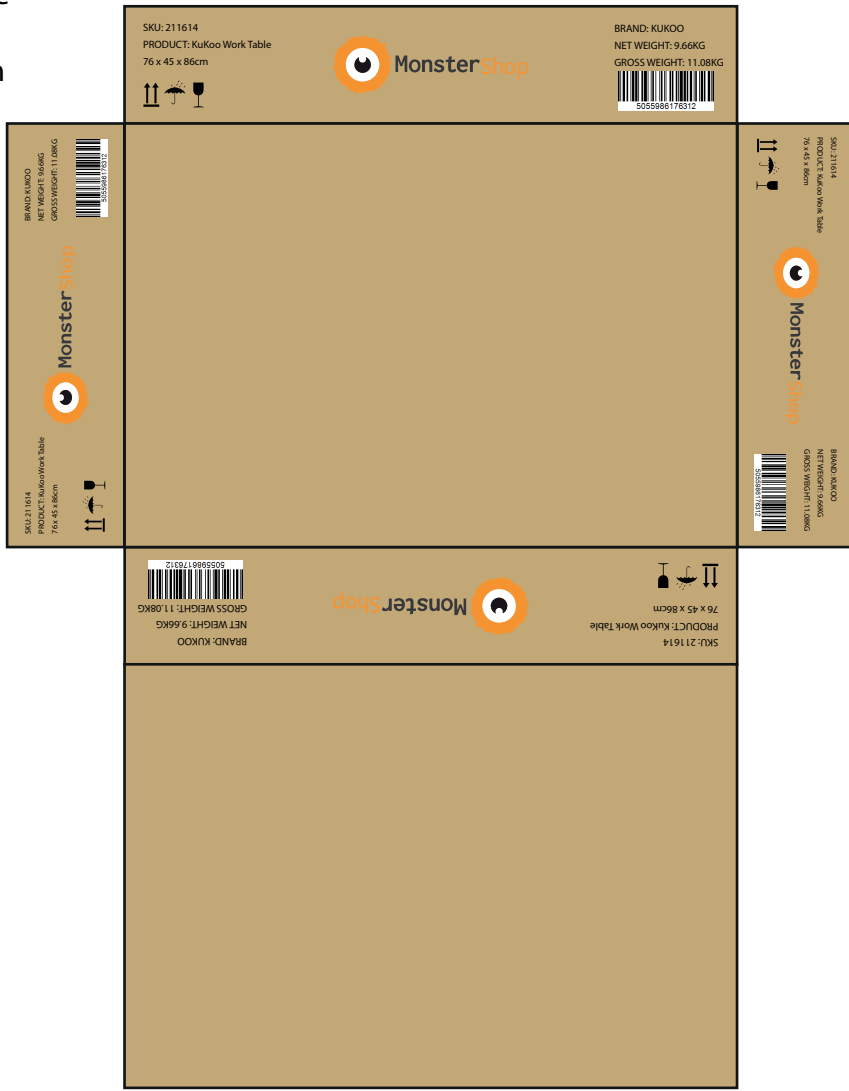

SKU: 211614
PRODUCT: KuKoo Work Table
76 x 45 x 86cm
CARTON SIZE: 81*56*15.5cm

SKU: 211614
PRODUCT: KuKoo Work Table
76 x 45 x 86cm

BRAND: KUKOO
NET WEIGHT: 9.66KG
GROSS WEIGHT: 11.08KG

505988118312

BRAND: KUKOO
NET WEIGHT: 9.66KG
GROSS WEIGHT: 11.08KG

505988118312

MonsterShop

SKU: 211614
PRODUCT: KuKoo Work Table
76 x 45 x 86cm

SKU: 211614
PRODUCT: KuKoo Work Table
76 x 45 x 86cm

MonsterShop

BRAND: KUKOO
NET WEIGHT: 9.66KG
GROSS WEIGHT: 11.08KG

505988118312

BRAND: KUKOO
NET WEIGHT: 9.66KG
GROSS WEIGHT: 11.08KG

505988118312

MonsterShop

SKU: 211614
PRODUCT: KuKoo Work Table
76 x 45 x 86cm