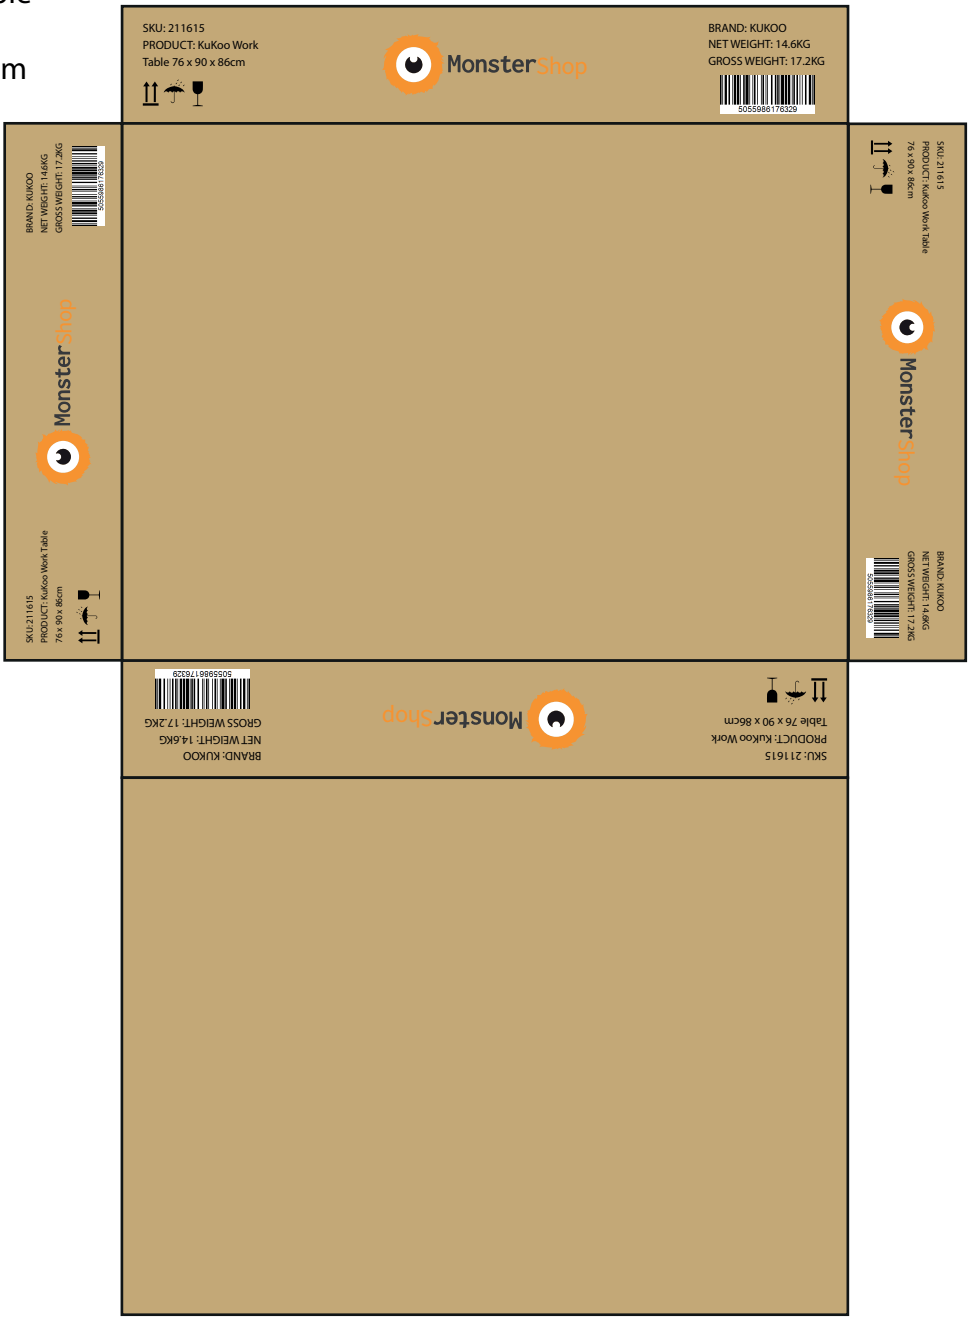

SKU: 211615  
PRODUCT: KuKoo Work Table  
76 x 90 x 86cm  
CARTON SIZE: 96\*71\*15.5cm

SKU: 211615  
PRODUCT: KuKoo Work  
Table 76 x 90 x 86cm

BRAND: KUKOO  
NET WEIGHT: 14.6KG  
GROSS WEIGHT: 17.2KG

BRAND: KUKOO  
NET WEIGHT: 14.6KG  
GROSS WEIGHT: 17.2KG

SKU: 211615  
PRODUCT: KuKoo Work Table  
76 x 90 x 86cm

SKU: 211615  
PRODUCT: KuKoo Work Table  
76 x 90 x 86cm

BRAND: KUKOO  
NET WEIGHT: 14.6KG  
GROSS WEIGHT: 17.2KG

BRAND: KUKOO  
NET WEIGHT: 14.6KG  
GROSS WEIGHT: 17.2KG

SKU: 211615  
PRODUCT: KuKoo Work  
Table 76 x 90 x 86cm