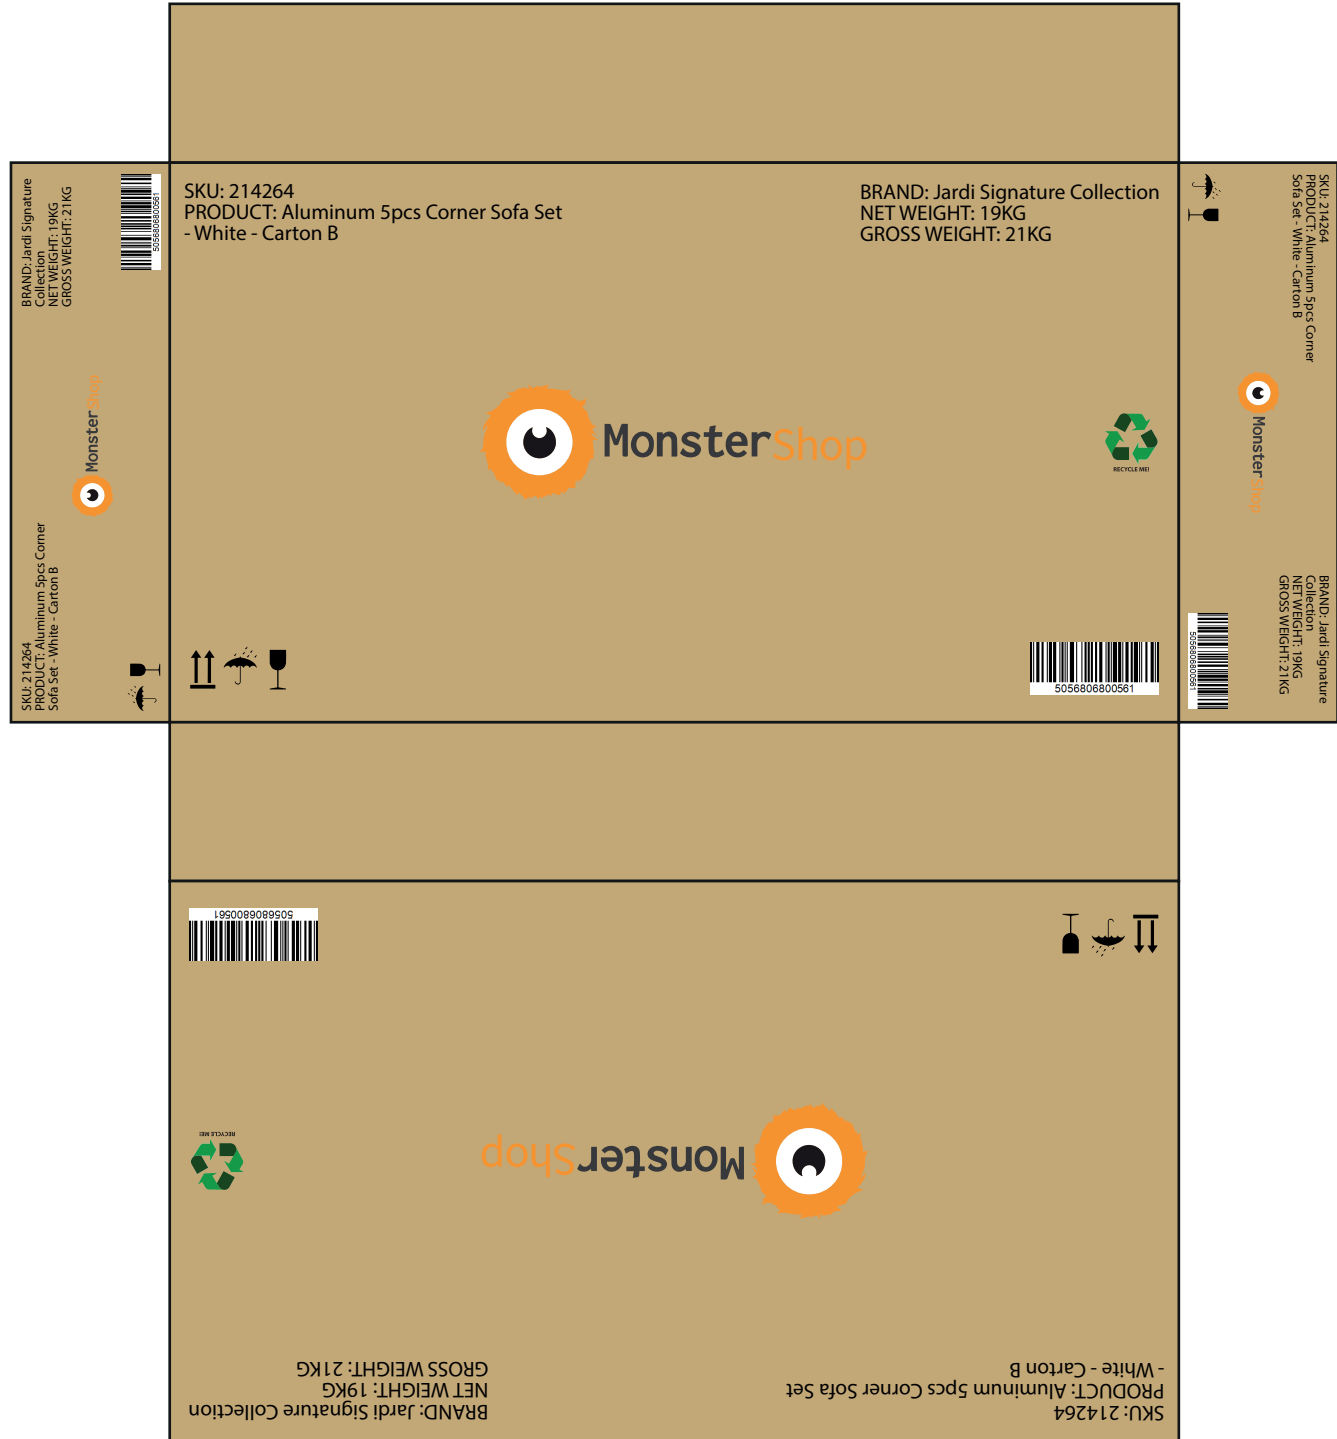

SKU: 214264
PRODUCT: Aluminum 5pcs Corner Sofa Set -
White - Carton B
CARTON SIZE: 133.5*74*21 cm

Minimum 5pcs Corner
e - Carton B

BRAND: Jardi Signature
Collection
NET WEIGHT: 19KG
GROSS WEIGHT: 21 KG

5056806800561

5056806800561

Sofa Set - White - Carton B

NET WEIGHT
GROSS WEIGHT