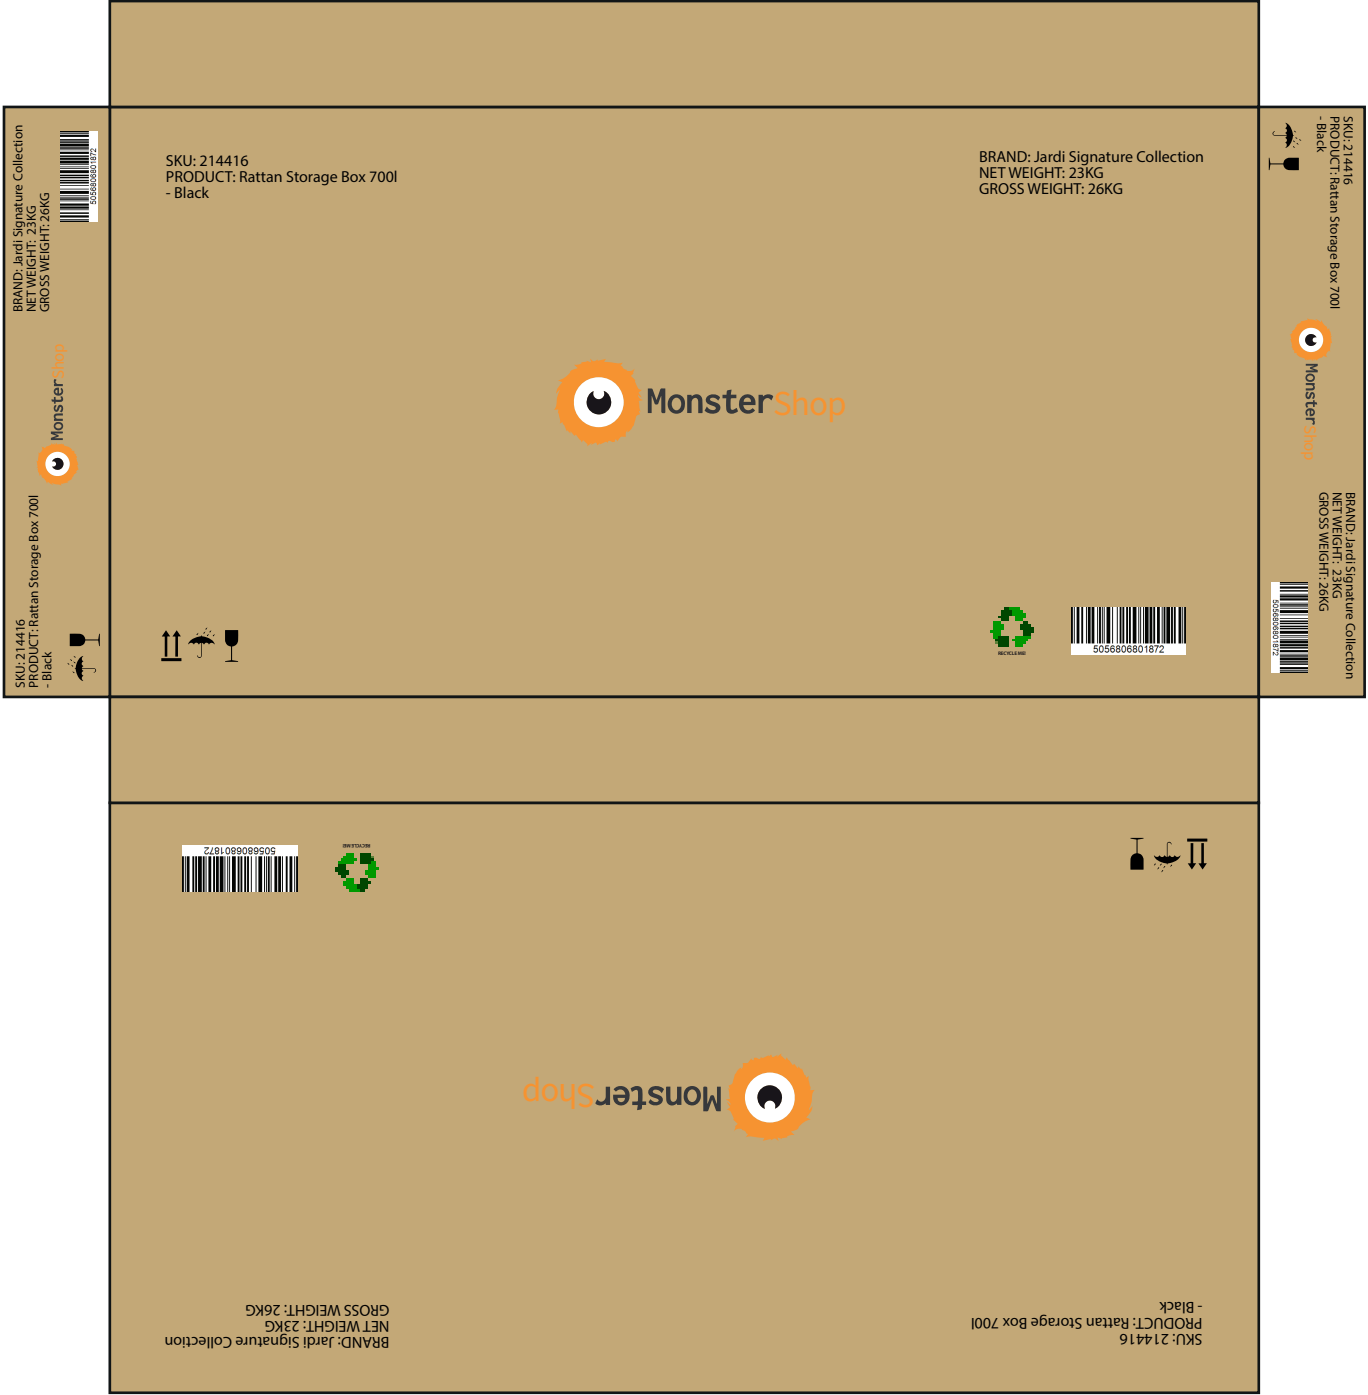

SKU: 214416
PRODUCT: Rattan
Storage Box 700l -
Black
CARTON SIZE:
152*14*78 cm

BRAND: Jardi Signature Collection
NET WEIGHT: 23KG
GROSS WEIGHT: 26KG

SKU: 214416
PRODUCT: Rattan Storage Box 700l
- Black

SKU: 214416
PRODUCT: Rattan Storage Box 700l
- Black

BRAND: Jardi Signature Collection
NET WEIGHT: 23KG
GROSS WEIGHT: 26KG

SKU: 214416
PRODUCT: Rattan Storage Box 700l
- Black

BRAND: Jardi Signature Collection
NET WEIGHT: 23KG
GROSS WEIGHT: 26KG

BRAND: Jardi Signature Collection
NET WEIGHT: 23KG
GROSS WEIGHT: 26KG

SKU: 214416
PRODUCT: Rattan Storage Box 700l
- Black