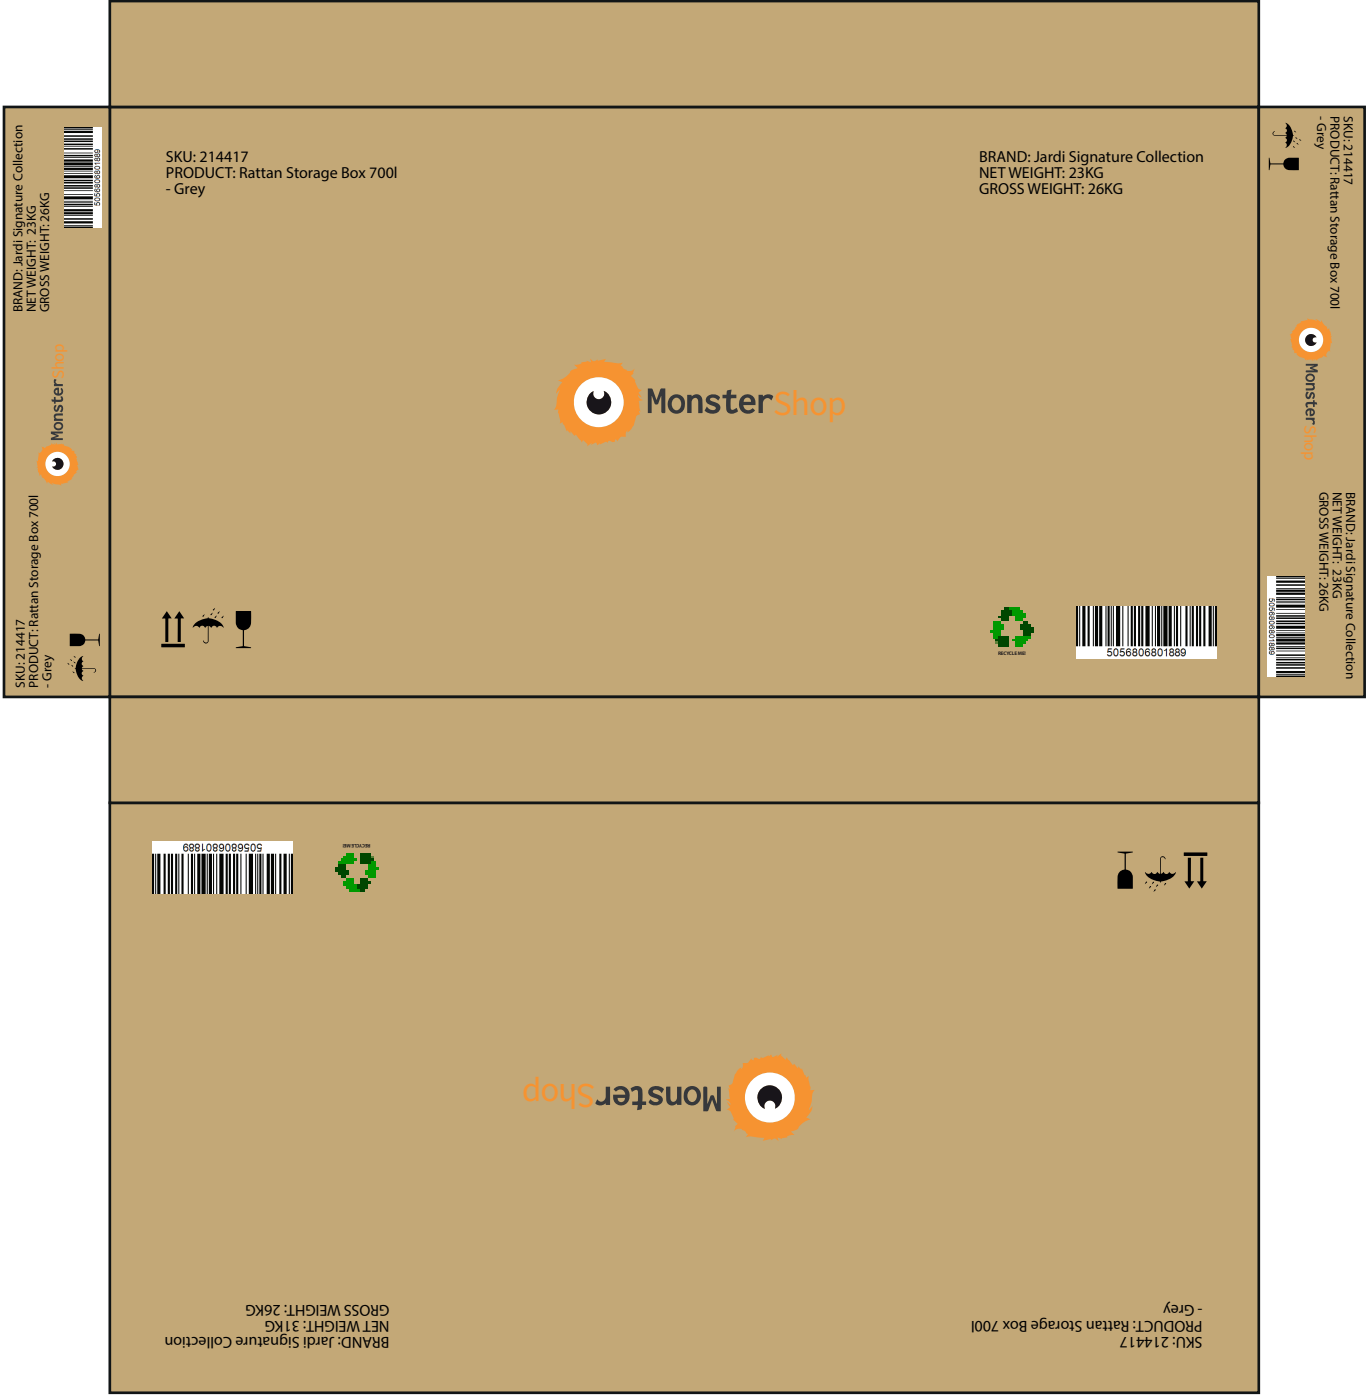

SKU: 214417  
PRODUCT: Rattan  
Storage Box 700l -  
Grey  
CARTON SIZE:  
152\*14\*78 cm

SKU: 214417  
PRODUCT: Rattan Storage Box 700l  
- Grey

BRAND: Jordi Signature Collection  
NET WEIGHT: 23KG  
GROSS WEIGHT: 26KG

BRAND: Jordi Signature Collection  
NET WEIGHT: 31KG  
GROSS WEIGHT: 26KG

SKU: 214417  
PRODUCT: Rattan Storage Box 700l  
- Grey

BRAND: Jordi Signature Collection  
NET WEIGHT: 23KG  
GROSS WEIGHT: 26KG