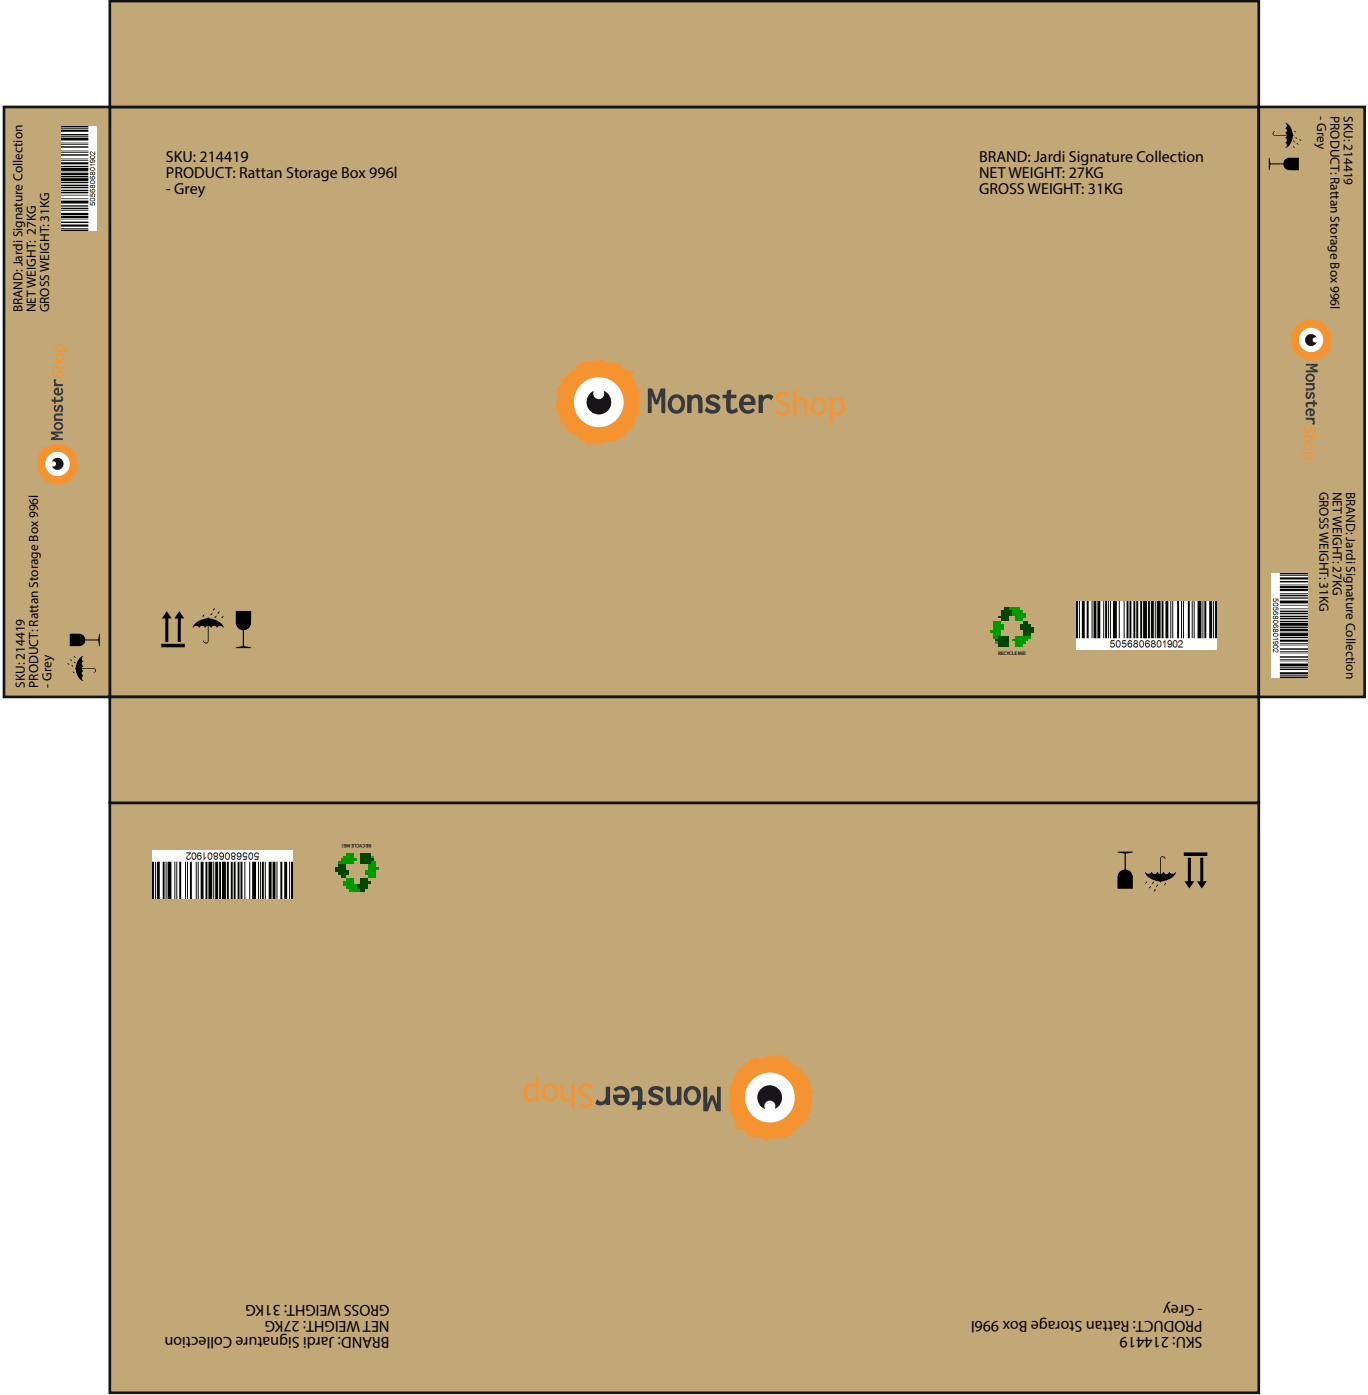

SKU: 214419
PRODUCT: Rattan
Storage Box 996l-
Grey
CARTON SIZE:
157.5*13*93 cm

BRAND: Jardi Signature Collection
NET WEIGHT: 27KG
GROSS WEIGHT: 31KG

SKU: 214419
PRODUCT: Rattan Storage Box 996l
- Grey

BRAND: Jardi Signature Collection
NET WEIGHT: 27KG
GROSS WEIGHT: 31KG

SKU: 214419
PRODUCT: Rattan Storage Box 996l
- Grey

MonsterShop

SKU: 214419
PRODUCT: Rattan Storage Box 996l
- Grey

MonsterShop

BRAND: Jardi Signature Collection
NET WEIGHT: 27KG
GROSS WEIGHT: 31KG

BRAND: Jardi Signature Collection
NET WEIGHT: 27KG
GROSS WEIGHT: 31KG

SKU: 214419
PRODUCT: Rattan Storage Box 996l
- Grey