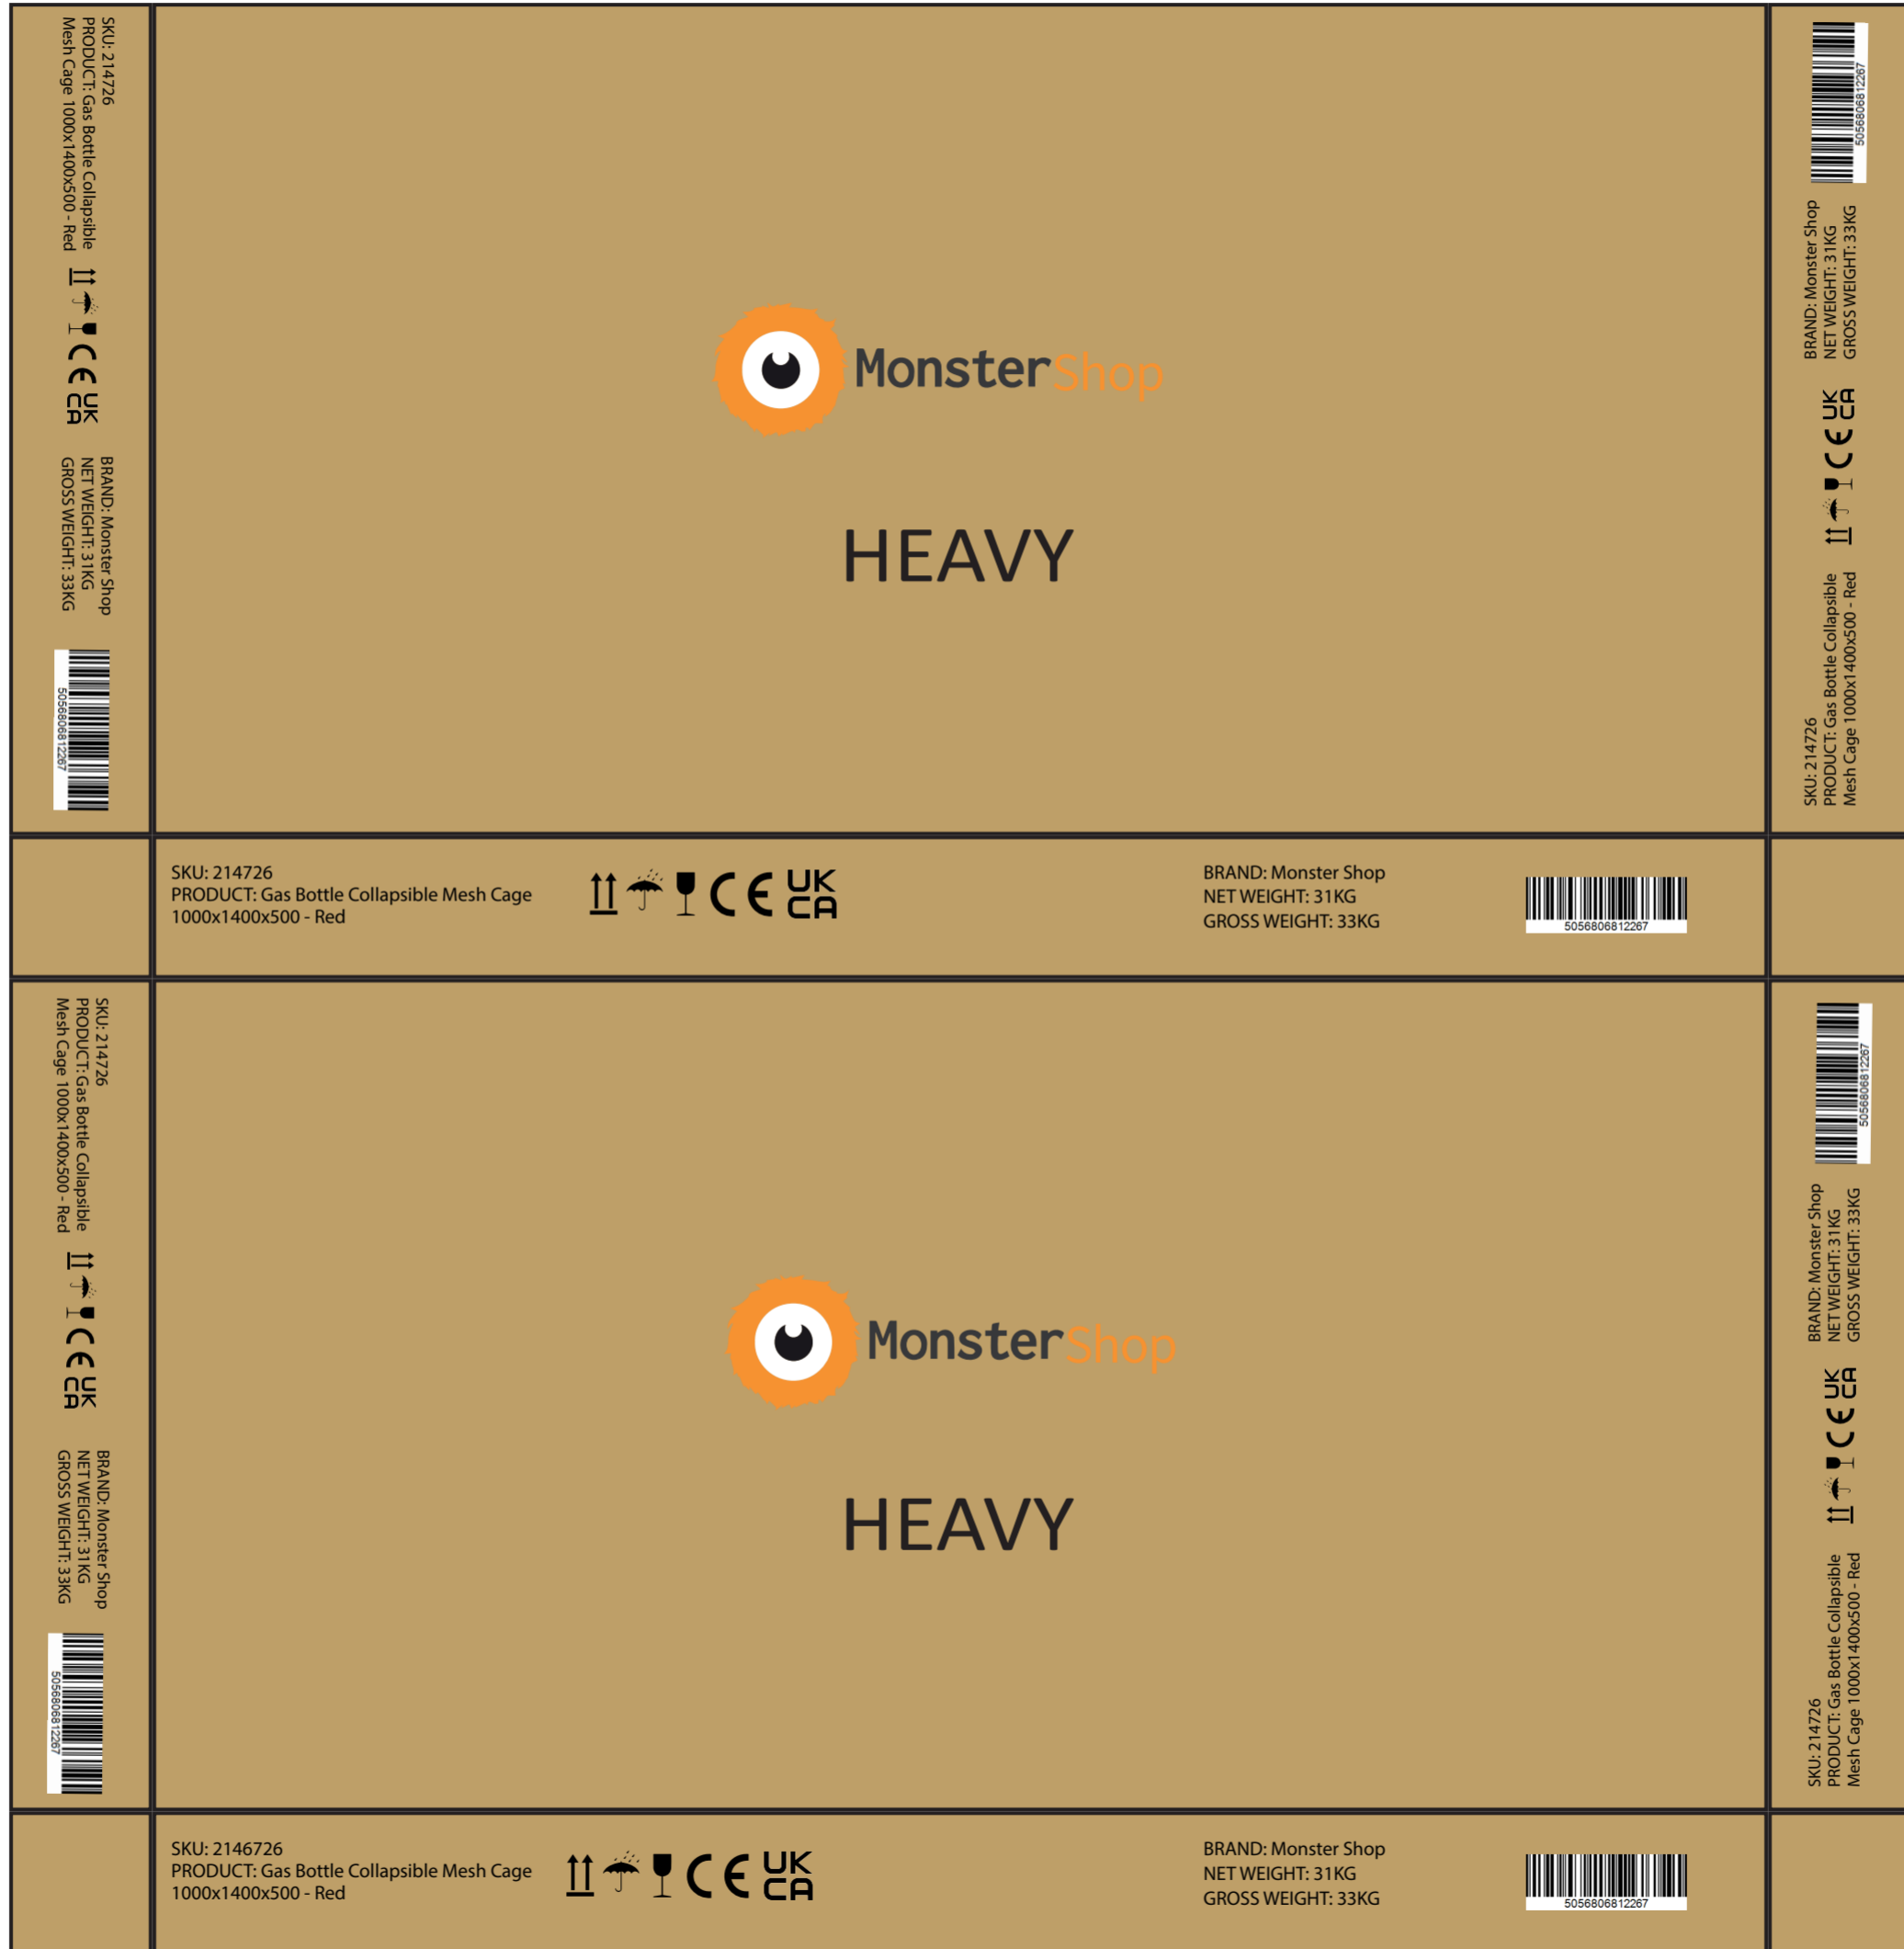

SKU: 214630  
PRODUCT: T-MECH Gas Bottle Collapsible Mesh Cage 1160x1810x565 - Red  
CARTON SIZE: 183\*119\*18 cm

SKU: 214726  
PRODUCT: Gas Bottle Collapsible  
Mesh Cage 1000x1400x500 - Red

BRAND: Monster Shop  
NET WEIGHT: 31KG  
GROSS WEIGHT: 33KG

UK  
CE  
CA  
UKCA

5056806812267

SKU: 214726  
PRODUCT: Gas Bottle Collapsible  
Mesh Cage 1000x1400x500 - Red

BRAND: Monster Shop  
NET WEIGHT: 31KG  
GROSS WEIGHT: 33KG

UK  
CE  
CA  
UKCA

5056806812267

SKU: 214726  
PRODUCT: Gas Bottle Collapsible Mesh Cage  
1000x1400x500 - Red

BRAND: Monster Shop  
NET WEIGHT: 31KG  
GROSS WEIGHT: 33KG

SKU: 214726  
PRODUCT: Gas Bottle Collapsible  
Mesh Cage 1000x1400x500 - Red

BRAND: Monster Shop  
NET WEIGHT: 31KG  
GROSS WEIGHT: 33KG

UK  
CE  
CA  
UKCA

5056806812267

SKU: 214726  
PRODUCT: Gas Bottle Collapsible  
Mesh Cage 1000x1400x500 - Red

BRAND: Monster Shop  
NET WEIGHT: 31KG  
GROSS WEIGHT: 33KG