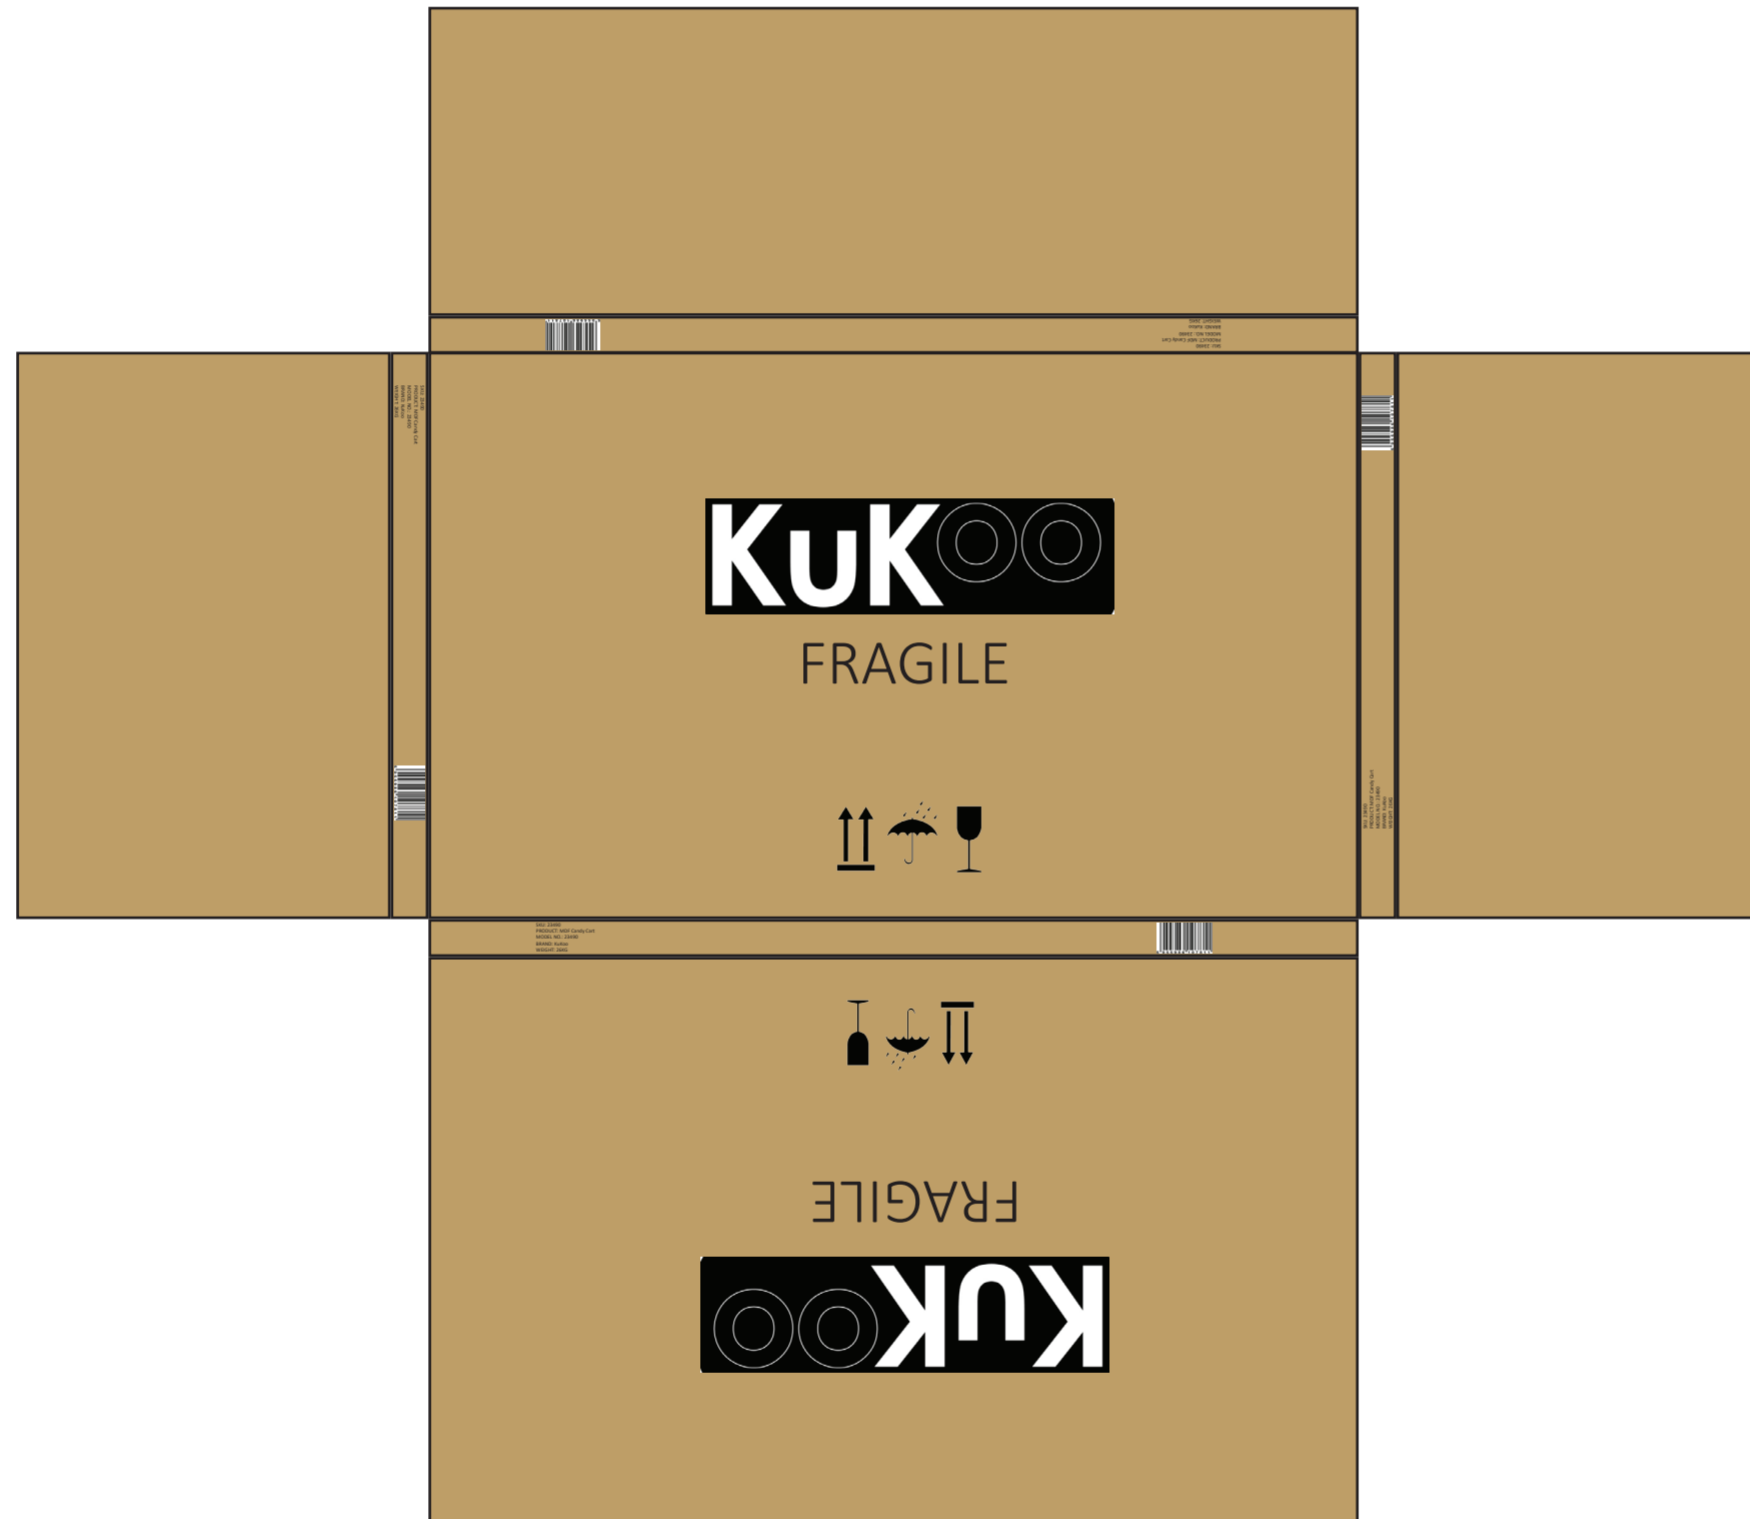

23490 - MDF CANDY CART- Tabel top panel, front and back brace, 2 roof panel.

SKU: 23490  
PRODUCT: MDF Candy Cart  
MODEL NO.: 23490  
BRAND: KuKoo  
WEIGHT: 26KG