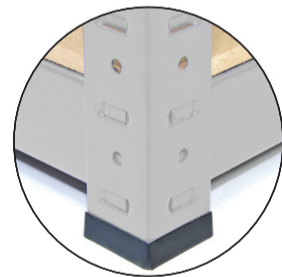

# Galwix Racking Unit

**Strong steel**  
frame

**Quick & Easy**  
to assemble

**Thick MDF**  
shelves

**FREE** protective  
rubber feet

Up to **175kgs**  
per shelf