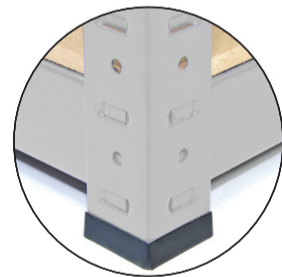

Galwix Racking Unit x 2

Strong steel
frame

Quick & Easy
to assemble

Thick MDF
shelves

FREE protective
rubber feet

Up to **175kgs**
per shelf