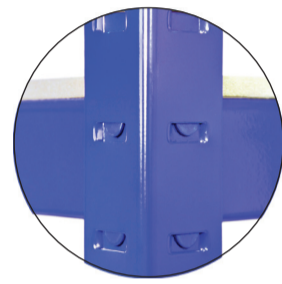

# T-RAX Racking Unit x 2

**Adjustable**  
shelf height

**Quick & Easy**  
to assemble

**Thick MDF**  
shelves

**FREE** protective  
rubber feet

**Massive** weight  
capacity