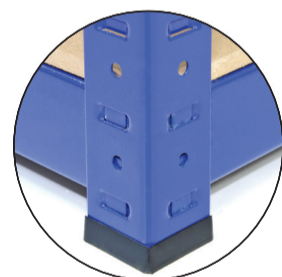

# T-RAX Racking Unit x 2

**Adjustable**  
shelf height

**Quick & Easy**  
to assemble

**Thick MDF**  
shelves

**FREE** protective  
rubber feet

**Massive** weight  
capacity