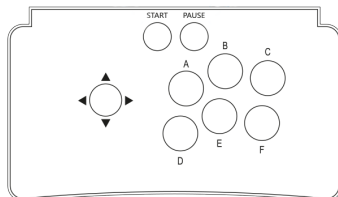

USER GUIDE

OPERATING INSTRUCTIONS

SYSTEM SETTINGS

1. IO TEST checks the working status of the joystick and buttons.
2. Push the joystick to the left to access the SYSTEM SETTINGS.

Please Note: 2 PLAYER mode requires an extra handset, not supplied.

3. Choose between 1 PLAYER or 2 PLAYER game settings.
4. Choose which EXIT GAME MODE also, this determines the buttons and speed at which players can change and leave games.
5. Under the AUTO EXIT setting, choose how long the game will be allowed to be idle for.
6. For the GAME SETTING setting, choose UNCONDITIONALLY so the games can be changed without limitation.

INDIVIDUAL GAME SETTINGS

1. To choose a game, SELECT GAME MODE will take you to the list of 1299 games.
2. BUTTON A enables the user to select the DIFFICULTY & LIVES, within this selection, DIFFICULTY and LIVES can then be set.

Please Note: The LIVES selection will automatically disable if the player chooses a game with no life settings.

Please Note: The user can update all games with the same LIVES setting by pressing BUTTON C.

SAVING AND EXIT

1. Once settings have been changed, press BUTTON D to continuously to go back to the initial game setting menu, use the joystick to move the menu bar to the SAVING AND EXIT option, press BUTTON A to confirm.

Please Note: Do not turn the machine off while the settings are saving, the system will reboot automatically.