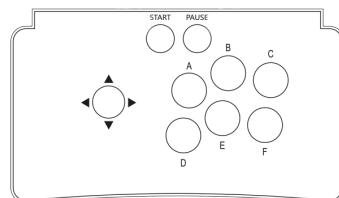

USER GUIDE

OPERATING INSTRUCTIONS

SYSTEM SETTINGS

1. IO TEST checks the working status of the joystick and buttons.
2. Push the joystick to the left to access the SYSTEM SETTINGS.

Please Note: 2 PLAYER mode requires an extra handset, not supplied.

3. Choose between 1 PLAYER or 2 PLAYER game settings.
4. Choose which EXIT GAME MODE also, this determines the buttons and speed at which players can change and leave games.
5. Under the AUTO EXIT setting, choose how long the game will be allowed to be idle for.
6. For the GAME SETTING setting, choose UNCONDITIONALLY so the games can be changed without limitation.

INDIVIDUAL GAME SETTINGS

1. To choose a game, SELECT GAME MODE will take you to the list of 1299 games.
2. BUTTON A enables the user to select the DIFFICULTY & LIVES, within this selection, DIFFICULTY and LIVES can then be set.

Please Note: The LIVES selection will automatically disable if the player chooses a game with no life settings.

Please Note: The user can update all games with the same LIVES setting by pressing BUTTON C.

SAVING AND EXIT

1. Once settings have been changed, press BUTTON D to continuously to go back to the initial game setting menu, use the joystick to move the menu bar to the SAVING AND EXIT option, press BUTTON A to confirm.

Please Note: Do not turn the machine off while the settings are saving, the system will reboot automatically.