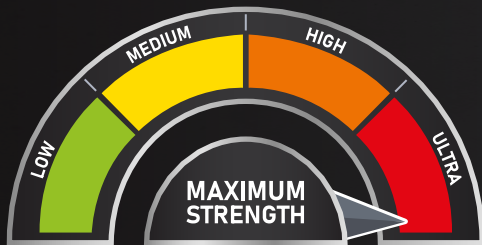

T-MECH

ULTIMATE TRIM ADHESIVE

HIGH TEMPERATURE
ADHESIVE SPRAY

- ✓ Carpets
- ✓ Headliners
- ✓ Leather / Fabric Seats
- ✓ Vehicle Interior Trims
- ✓ Numerous Applications

TEMPERATURE STABLE TO 120°C

ADJUSTABLE
FLOW RATE NOZZLE 

500ML e

T-MECH

CLEAR

Directions for use:

Ensure that surfaces are clean, dry and free from dust, oil, loose paint wax or grease etc. Spray about 10-20cm (4" - 8") away at a 90 degree angle to the surface, applying a uniform even coat of adhesive to obtain 80% to 100% coverage of the surface. If necessary, spray another coat of adhesive in areas that appear to need more adhesive. Spray both surfaces to be bonded, one surface vertically and the other surface horizontally. Allow 2-3 minutes for the adhesive to tack off so no adhesive transfers when touched by any object. Adhere surfaces and press together with adequate pressure. A roller is recommended to apply a uniform pressure in order to achieve maximum strength.