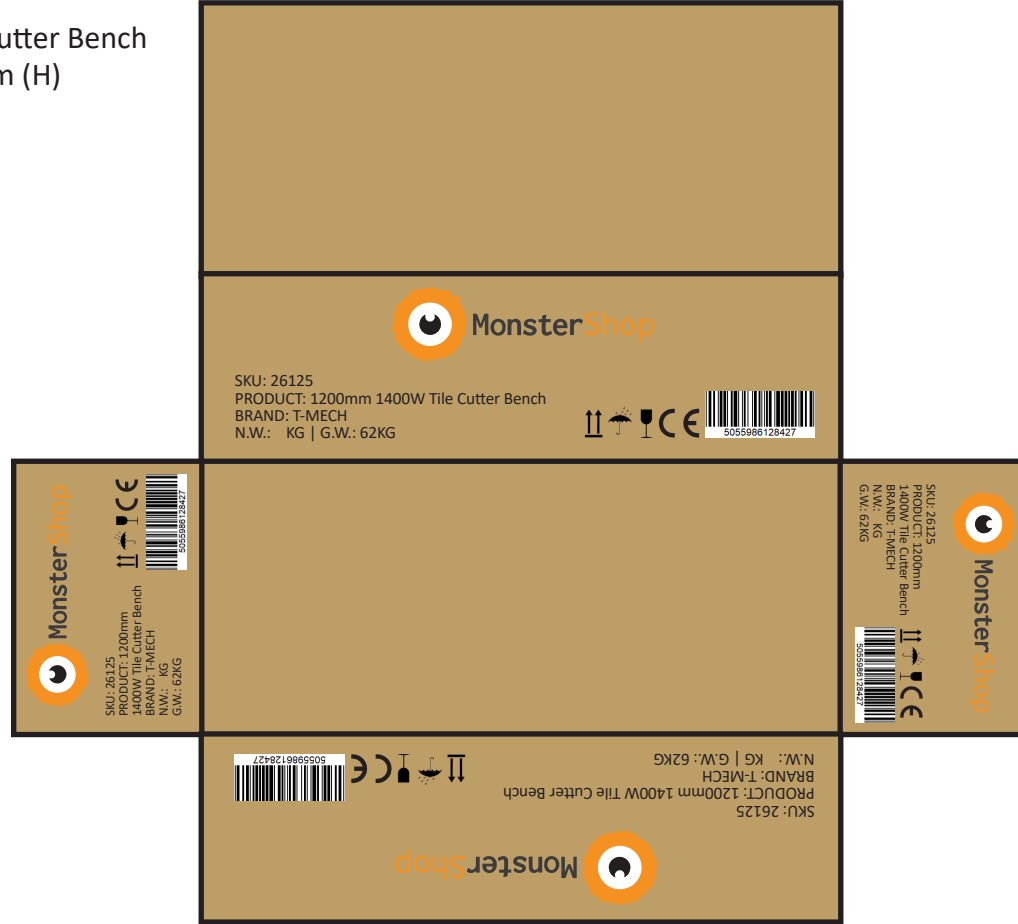

26125 -T-MECH 1200mm 1400W Tile Cutter Bench
TO SCALE: 150cm (L) x 48cm (W) x 53cm (H)

5055986128427

PLEASE FILL IN THE NET WEIGHT