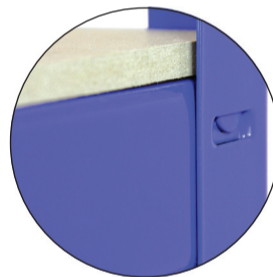

T-RAX Shelving Unit

Adjustable
shelf height

Quick and easy
to build

Strong 6.8mm
MDF shelves

FREE protective
rubber feet

Up to **280kgs**
per shelf