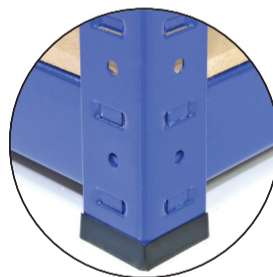

T-RAX Shelving Unit

Adjustable
shelf height

Quick and easy
to build

Strong 6.8mm
MDF shelves

FREE protective
rubber feet

Up to **280kgs**
per shelf