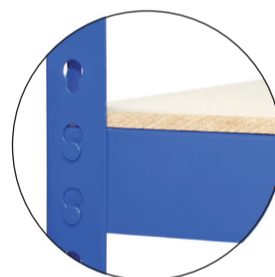

Q-RAX Shelving Unit

Adjustable
shelf height

Quick and easy
to build

Strong MDF
shelves

FREE protective
rubber feet

Up to **265kgs**
per shelf