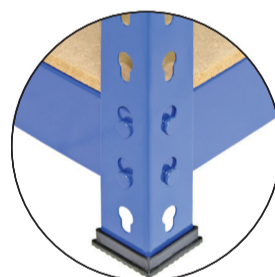

Q-RAX Shelving Unit

Adjustable
shelf height

Quick and easy
to build

Strong MDF
shelves

FREE protective
rubber feet

Up to **265kgs**
per shelf