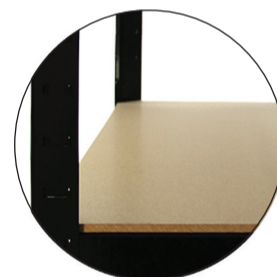

T-RAX Racking Unit

Adjustable
shelf height

Quick key hole
mechanism

Thick MDF
shelves

FREE protective
rubber feet

Massive weight
capacity