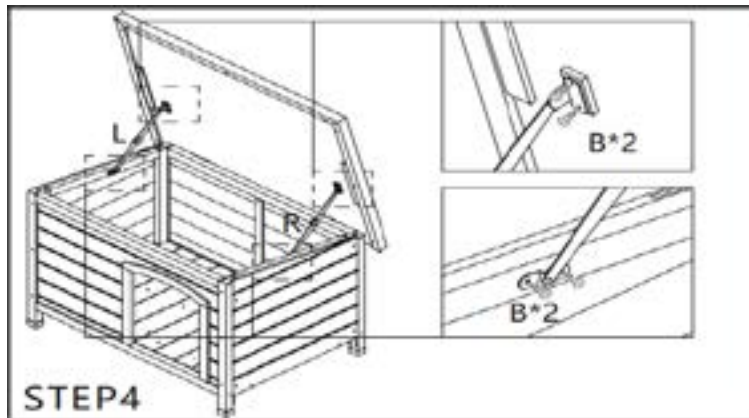

Disclaimer: Please be careful if assembling outside in windy conditions.

Step 6 - Once the hinges of the roof have been attached lift the roof open. When open align the brackets as shown below with the L-shape bracket end matching the holes on the roof. Once the bracket is fully aligned screw into place using your remaining "B type" 16mm screws and repeat the same process for the second bracket.

We recommend attaching the bracket inside the kennel before attaching to the roof but you can assemble in whichever order is most comfortable for you.