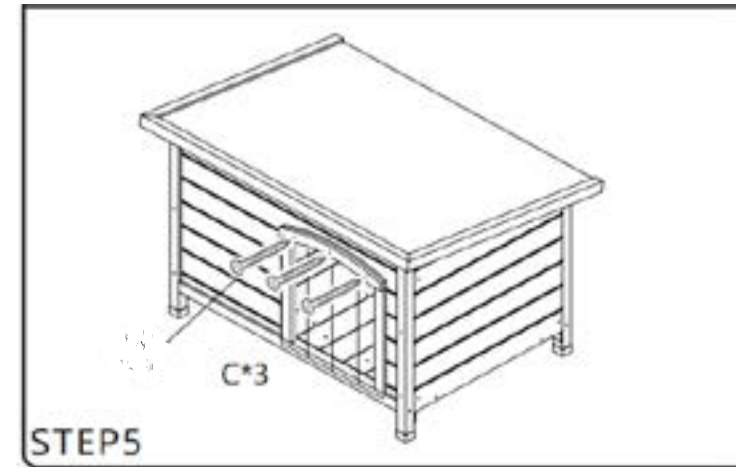

ASSEMBLY GUIDE

Step 7 - Use 3 of the "Type C" 25mm screws and attached the door panel with plastic flaps to the front of the kennel and assembly is now complete.