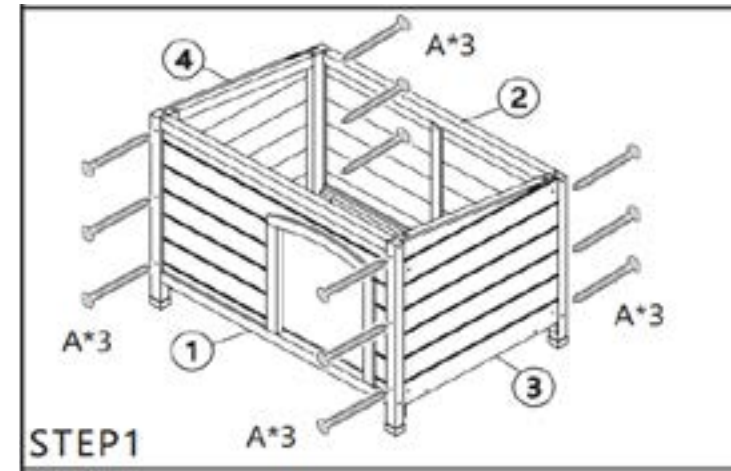

SPECIFICATION

PRODUCT DESCRIPTION

Thank you for purchasing this Monster Shop, the perfect way to offer your beloved pets cover and an outdoor home all year round. It comes with a hinged roof to allow easy access to the kennel for cleaning purposes.

Please refer to and read the Safe Working Practice and Assembly Guide to ensure prevention of injury or damage to the Cover before starting.

PRODUCT SPECIFICS

DIMENSIONS: 92cm x 70cm x 12.5cm
110cm x 70cm x 12.5cm
135cm x 82cm x 12.5cm

WEIGHT: 18/19/20kg

MATERIAL: WOOD

ITEM CONTENTS

- X1 Front Panel
- X1 Rear Panel
- X1 Left Side Panel
- X1 Right Side Panel
- X1 Screw Pack with Roof Brackets
- X2 Floor Panels
- X1 Roof Panel
- X1 Door with Plastic Flaps

Monster Guarantee

If you wish to return a product in perfect working order, we provide a 30 day returns policy as long as the item is unopened and in a resalable condition.

A 12 month warranty applies to all of our electrical products; we will cover the cost of labour and parts. Our policy is to try and repair the item before arranging an exchange or refund.

If for any reason a part is missing please get in touch with us within 7 days on receipt of your order. You can contact our friendly and helpful Customer Support Team via email or call. For full terms and conditions contact our Support Department via the details on the Contact Us page.

ASSEMBLY GUIDE

Step 1 - Begin assembling your dog kennel by fitting two adjacent panels together. There should be small indents in the front and rear panels to help indicate where the side panel fits between them.

Step 2 - Once you have the two panels in the correct position, use the longer "A type" 45mm screws and insert them into the pre-drilled holes on the front/rear panels.

Step 3 - Repeat this process for the remaining panels and your kennel should look like the above.

Step 4 - Insert the two floor panels. The floor panel that should be inserted first is the panel with the small lip. This panel will help hold the second panel in the kennel and provide secure flooring.