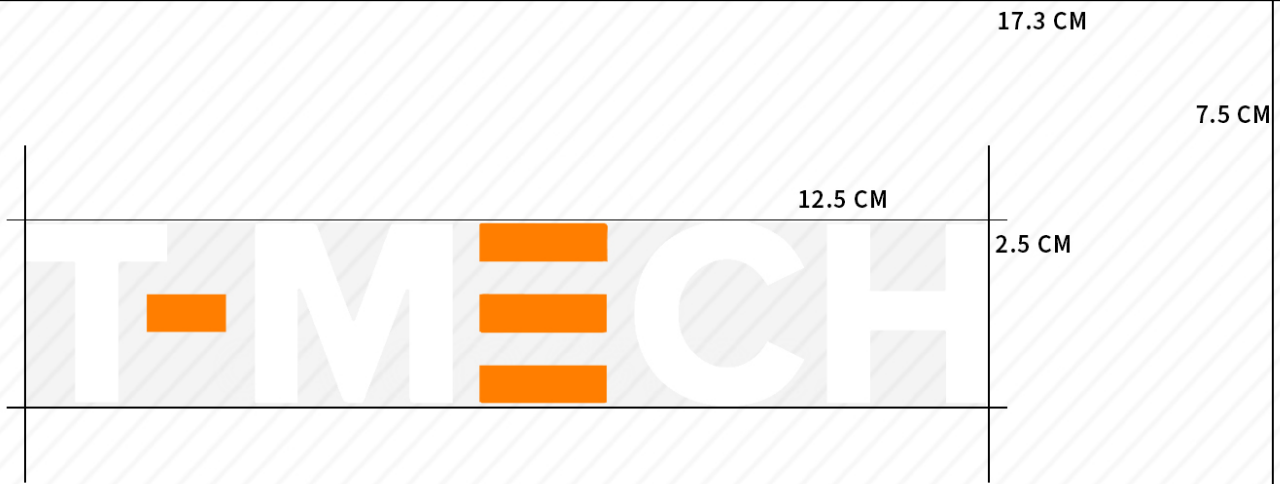

Logo on Panel Labelled

Logo Variation with Orange

Do Not Include Black Background as Sticker\*