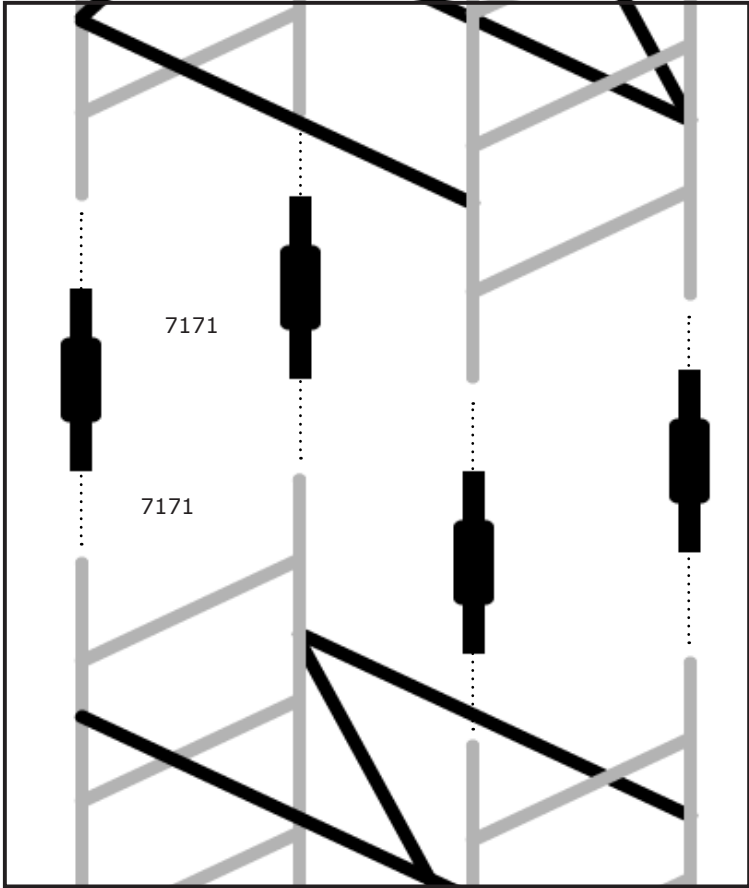

	<i>Item SKU</i>	<i>Quantity</i>
Scaffold Ladders	7170	6
Scaffold Platform	7186	2
Scaffold Supports	7188	4
Scaffold Wheels	7193	4
Scaffold Wingnuts	7194	12
Scaffold Base Plates	7197	8
Scaffold Crossbars Long	7189	6
Scaffold Crossbars Short	7192	8
Scaffold Split Pins	7196	8
Scaffold Connectors	7171	8
Scaffold Monster Stickers	7198	4

SKU 7180

FIG 1. Assembly Diagram

FIG 2. Assembly Diagram (first level)

SKU 7180

FIG 3-5. Assembling the next structure level with the Scaffold Connectors – M [7171] between the Scaffold Ladders – M [7170]. Repeat process to create a three-tier structure.