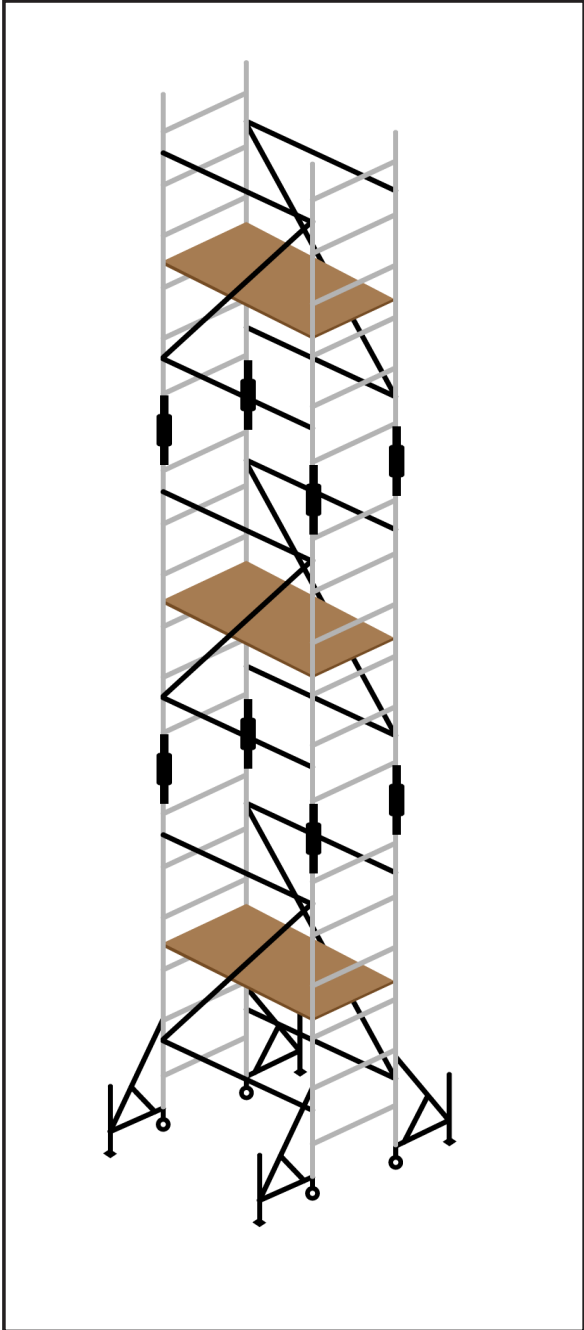

MONSTER RACKING

Scaffolding 7.5m

SKU 7180

Assembly  I

IMPORTANT NOTICE

We strongly recommend carrying out assembly of this unit with a minimum of two people. Please check component list prior to assembly to ensure all pieces are present. In the event of any missing components, please email support@monstergroupuk.co.uk or alternatively call 01904 401014 for assistance. Please ensure all notifications of missing components are reported to us within the specified timescale (7 days from receipt of order).

	<i>Item SKU</i>	<i>Quantity</i>
Scaffold Ladders	7170	6
Scaffold Platform	7186	2
Scaffold Supports	7188	4
Scaffold Wheels	7193	4
Scaffold Wingnuts	7194	12
Scaffold Base Plates	7197	8
Scaffold Crossbars Long	7189	6
Scaffold Crossbars Short	7192	8
Scaffold Split Pins	7196	8
Scaffold Connectors	7171	8
Scaffold Monster Stickers	7198	4

SKU 7180

FIG 1. Assembly Diagram

FIG 2. Assembly Diagram (first level)

SKU 7180

FIG 3-5. Assembling the next structure level with the Scaffold Connectors – M [7171] between the Scaffold Ladders – M [7170]. Repeat process to create a three-tier structure.