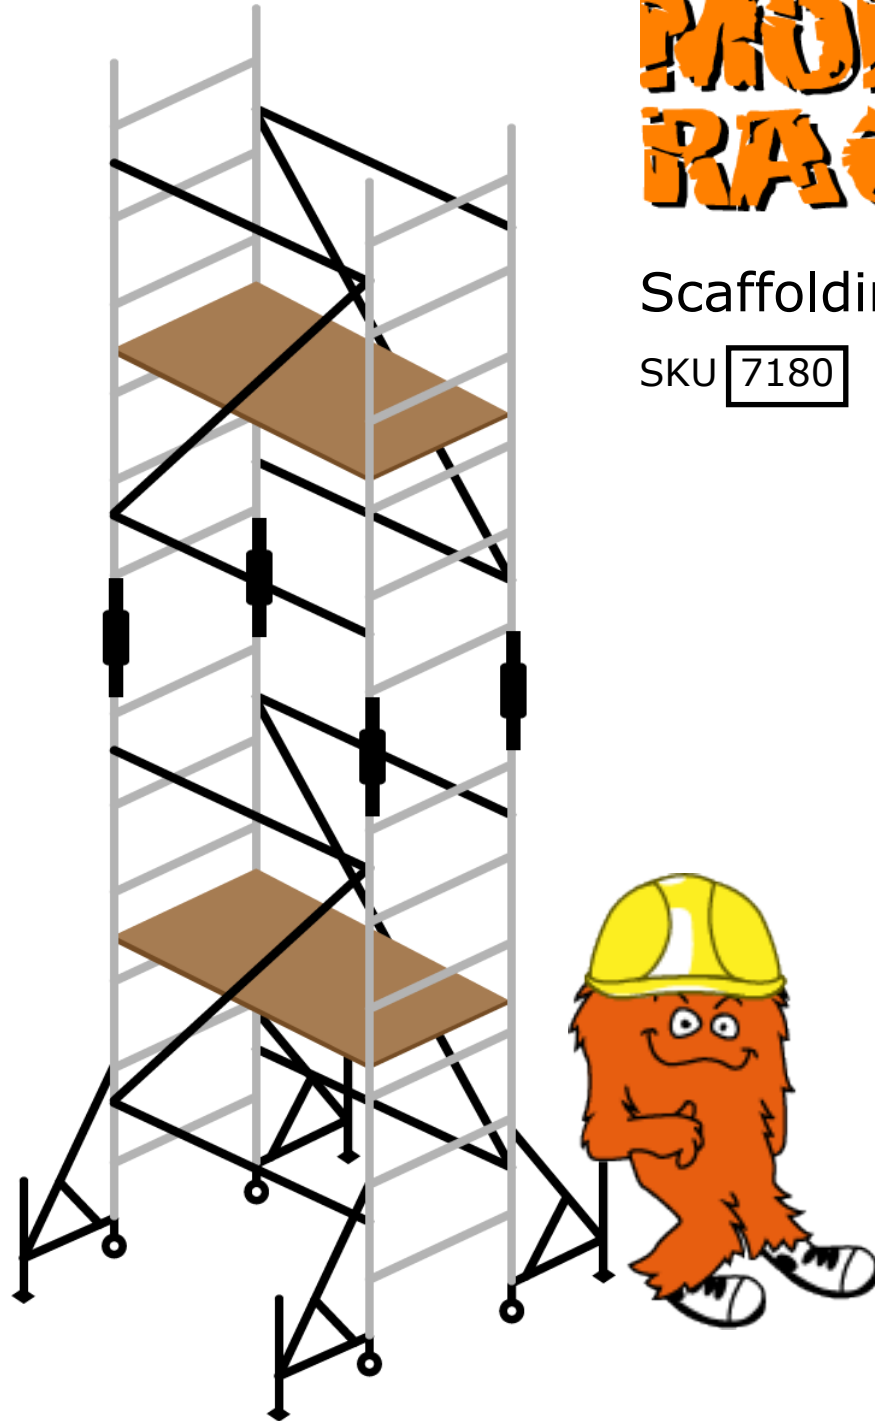

MONSTER RACKING

Scaffolding 7.5m

SKU 7180

Assembly  I

IMPORTANT NOTICE

We strongly recommend carrying out assembly of this unit with a minimum of two people. Please check component list prior to assembly to ensure all pieces are present. In the event of any missing components, please email support@monstergroupuk.co.uk or alternatively call 01904 401014 for assistance. Please ensure all notifications of missing components are reported to us within the specified timescale (7 days from receipt of order).

	<i>Item SKU</i>	<i>Quantity</i>
Scaffold Ladders	7170	6
Scaffold Platform	7186	2
Scaffold Supports	7188	4
Scaffold Wheels	7193	4
Scaffold Wingnuts	7194	12
Scaffold Base Plates	7197	8
Scaffold Crossbars Long	7189	6
Scaffold Crossbars Short	7192	8
Scaffold Split Pins	7196	8
Scaffold Connectors	7171	8
Scaffold Monster Stickers	7198	4

SKU 7180

FIG 1. Assembly Diagram

FIG 2. Assembly Diagram (first level)

SKU 7180

FIG 3-5. Assembling the next structure level with the Scaffold Connectors – M [7171] between the Scaffold Ladders – M [7170]. Repeat process to create a three-tier structure.