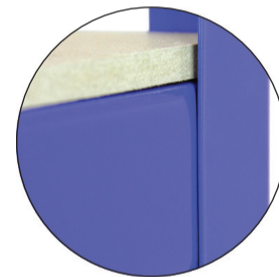

Q-RAX Workbench

Quick key hole mechanism

Strong 1.2mm steel

Thick 7.6mm MDF shelves

FREE protective rubber feet

Up to **200kgs** per shelf