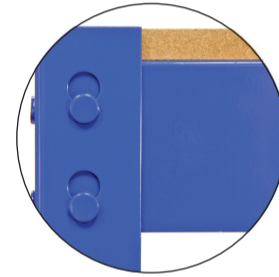

Q-RAX Workbench

Quick key hole mechanism

Strong 1.2mm steel

Thick 7.6mm MDF shelves

FREE protective rubber feet

Up to **200kgs** per shelf