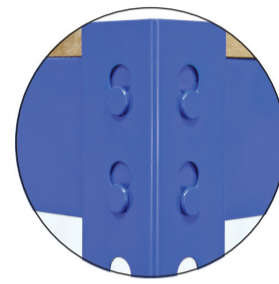

Q-RAX Workbench

Quick key hole mechanism

Strong 1.2mm steel

Thick 7.6mm MDF shelves

FREE protective rubber feet

Up to **200kgs** per shelf