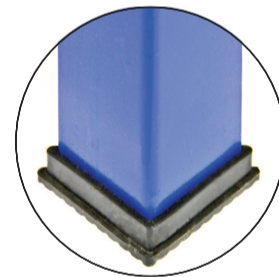

Q-RAX Workbench

Quick key hole mechanism

Strong 1.2mm steel

Thick 7.6mm MDF shelves

FREE protective rubber feet

Up to **200kgs** per shelf