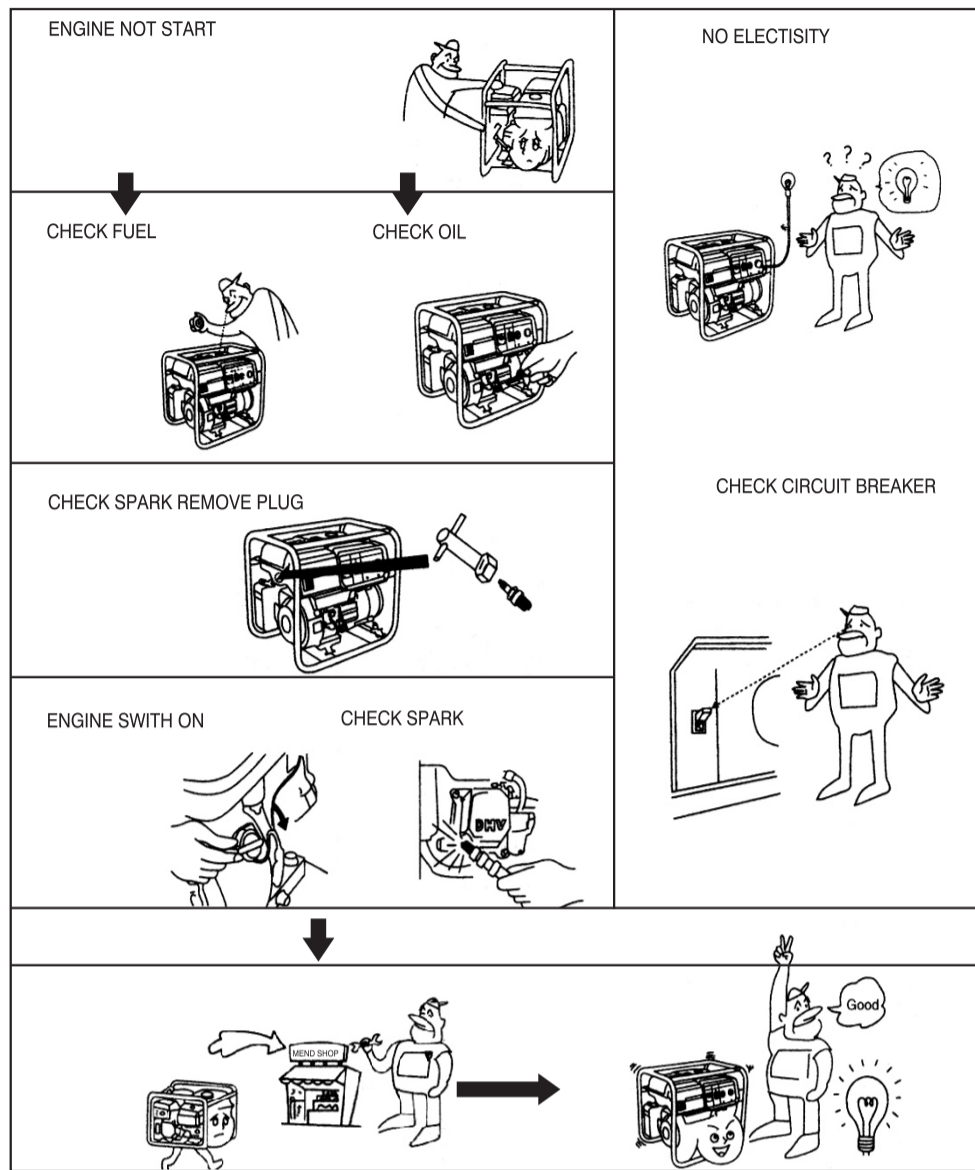

TROUBLE SHOOTING

GENERATOR

OWNER'S MANUAL

SAFETY

-1-

MAINTENANCE

-6-

MAINTENANCE

-5-

USE GENERATOR

-2-

START ENGINE

-3-

STOP ENGINE

-4-