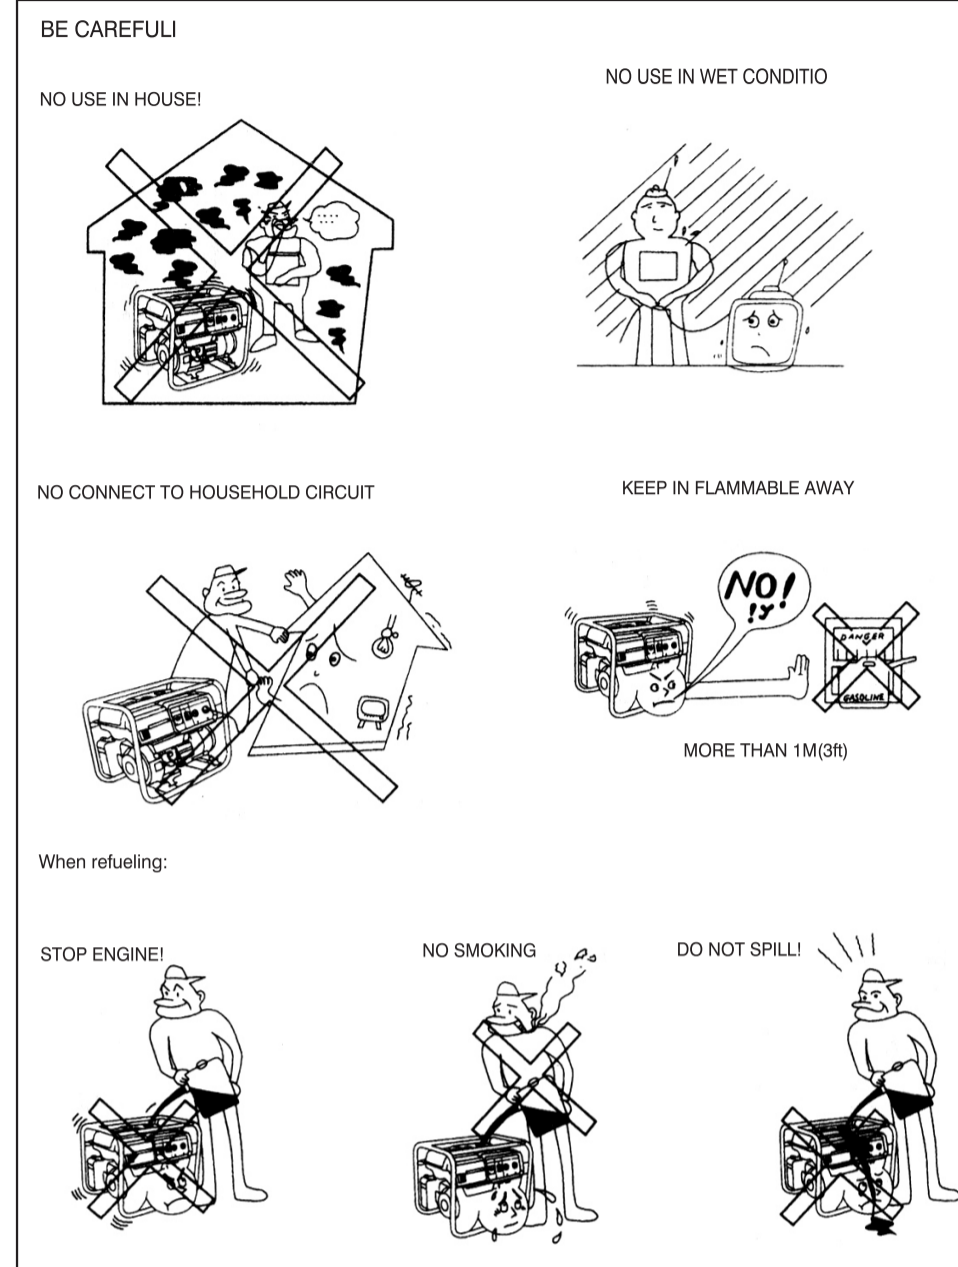

TROUBLE SHOOTING

GENERATOR

OWNER'S MANUAL

SAFETY

-1-

MAINTENANCE

-6-

MAINTENANCE

-5-

USE GENERATOR

-2-

START ENGINE

-3-

STOP ENGINE

-4-