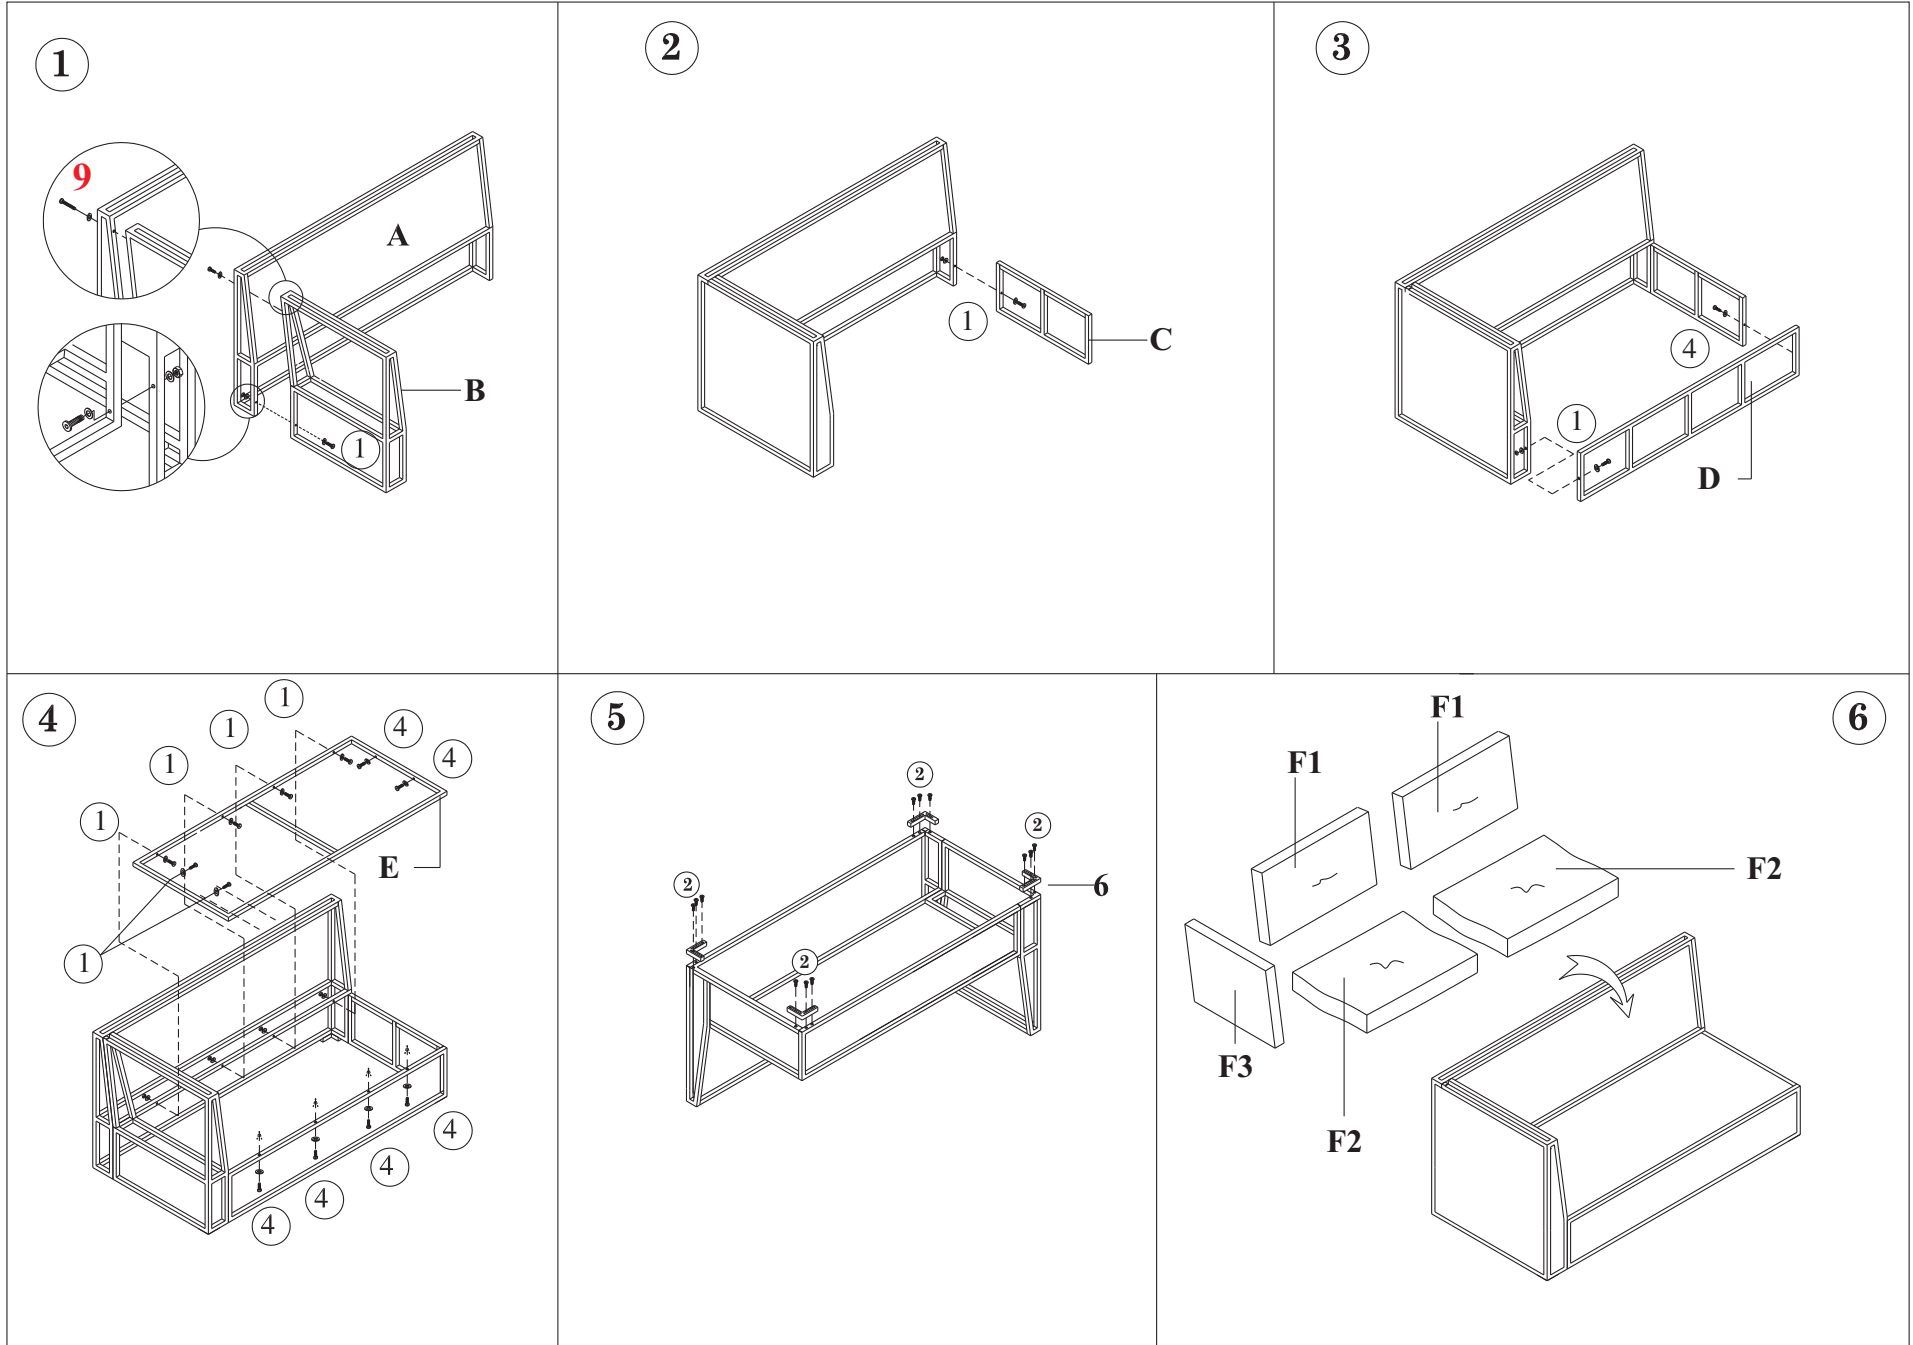

CORNER CHAIR