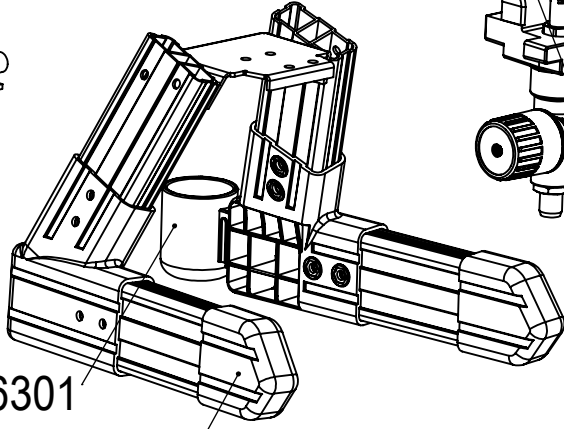

# Spare Parts List for DP-X7

Parts No.	Description	QTY
X6100a	Left cover	1
X6100b	Right cover	1
X6200	Front cover	1
X6300	Stand Assembly	1
X6301	Drip cup	1
X6400	Power Plug	1
X6401	Power cord	1
X7600	X7motor assembly	1
X3601	Motor Protector	1
X6601	Carbon brush	2
X6798	Bearing 608-2Z	2
X6799	Big Gear	1
X6800	Pump assembly	1
X6801	Bearing 6004-2Z	1
X6802	偏心轴	1
X6803	双联齿轮	1
X6804	Bearing 698-2Z	1
X6805	Bearing 6201-2Z	1
X6806	摆杆	1
X6807	卡簧销	1
X6808	*Piston Rod	1
X6809	Sleeve	1
X6810	*O-ring	1
X6811	Fulid Pump	1
X6812	Gasket	1
X6813	Prime valve	1
X6814	Gasket	1
X6815	Outlet valve	1
X6816	Spring	1
X6817	Inlet valve ball	1
X6818	Inlet Valve	1
X6819	Gasket	1
X6820	Pressure regulator	1
X6900	Suction/Prime assembly	1
X6900a	Suction tube	1
X6900b	Suction filter	1
X6900c	Prime tube	1
X6000	Airless spray gun	1
X6602	电路板	1
X6603	开关	1
X6604	微动开关	1
X6605	保险丝	1
X6606	保险丝座	1