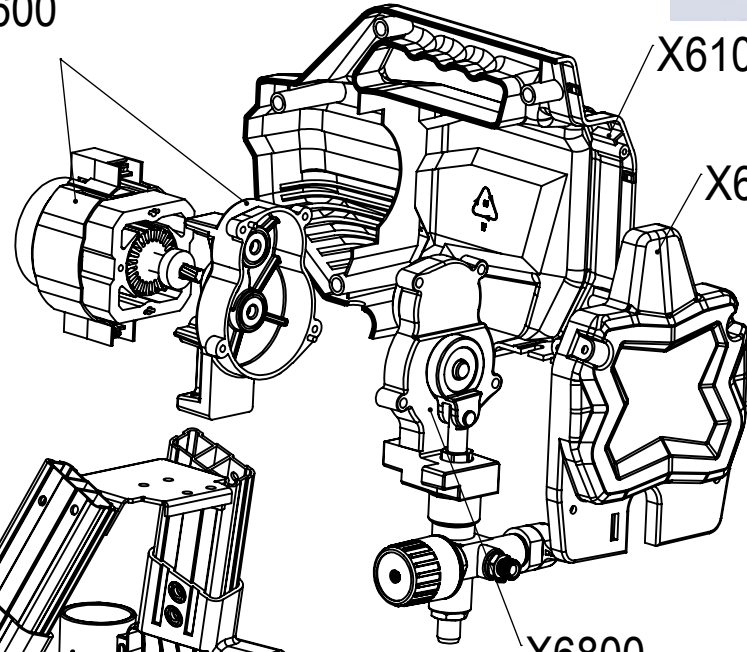

# Spare Parts List for DP-X7

Parts No.	Description	QTY
X6100a	Left cover	1
X6100b	Right cover	1
X6200	Front cover	1
X6300	Stand Assembly	1
X6301	Drip cup	1
X6400	Power Plug	1
X6401	Power cord	1
X7600	X7motor assembly	1
X3601	Motor Protector	1
X6601	Carbon brush	2
X6798	Bearing 608-2Z	2
X6799	Big Gear	1
X6800	Pump assembly	1
X6801	Bearing 6004-2Z	1
X6802	偏心轴	1
X6803	双联齿轮	1
X6804	Bearing 698-2Z	1
X6805	Bearing 6201-2Z	1
X6806	摆杆	1
X6807	卡簧销	1
X6808	*Piston Rod	1
X6809	Sleeve	1
X6810	*O-ring	1
X6811	Fulid Pump	1
X6812	Gasket	1
X6813	Prime valve	1
X6814	Gasket	1
X6815	Outlet valve	1
X6816	Spring	1
X6817	Inlet valve ball	1
X6818	Inlet Valve	1
X6819	Gasket	1
X6820	Pressure regulator	1
X6900	Suction/Prime assembly	1
X6900a	Suction tube	1
X6900b	Suction filter	1
X6900c	Prime tube	1
X6000	Airless spray gun	1
X6602	电路板	1
X6603	开关	1
X6604	微动开关	1
X6605	保险丝	1
X6606	保险丝座	1