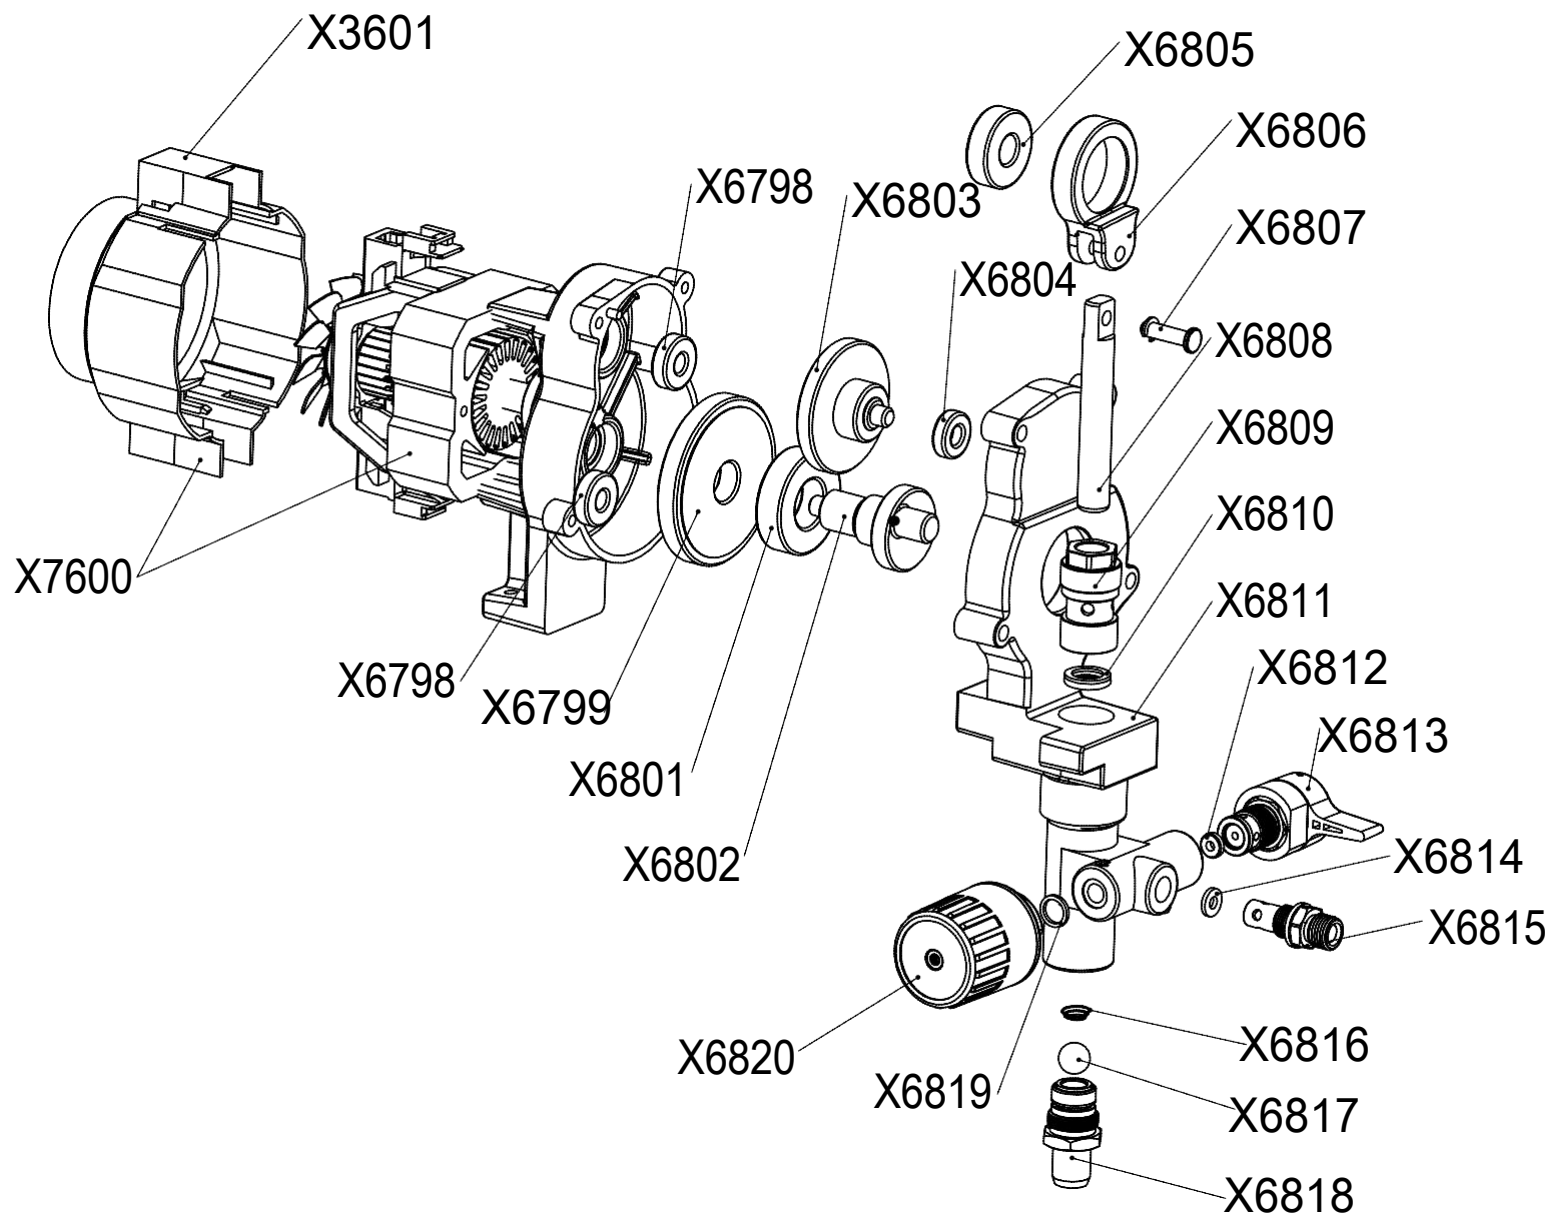

# Spare Parts List for DP-X7

Parts No.	Description	QTY
X6100a	Left cover	1
X6100b	Right cover	1
X6200	Front cover	1
X6300	Stand Assembly	1
X6301	Drip cup	1
X6400	Power Plug	1
X6401	Power cord	1
X7600	X7motor assembly	1
X3601	Motor Protector	1
X6601	Carbon brush	2
X6798	Bearing 608-2Z	2
X6799	Big Gear	1
X6800	Pump assembly	1
X6801	Bearing 6004-2Z	1
X6802	偏心轴	1
X6803	双联齿轮	1
X6804	Bearing 698-2Z	1
X6805	Bearing 6201-2Z	1
X6806	摆杆	1
X6807	卡簧销	1
X6808	*Piston Rod	1
X6809	Sleeve	1
X6810	*O-ring	1
X6811	Fulid Pump	1
X6812	Gasket	1
X6813	Prime valve	1
X6814	Gasket	1
X6815	Outlet valve	1
X6816	Spring	1
X6817	Inlet valve ball	1
X6818	Inlet Valve	1
X6819	Gasket	1
X6820	Pressure regulator	1
X6900	Suction/Prime assembly	1
X6900a	Suction tube	1
X6900b	Suction filter	1
X6900c	Prime tube	1
X6000	Airless spray gun	1
X6602	电路板	1
X6603	开关	1
X6604	微动开关	1
X6605	保险丝	1
X6606	保险丝座	1