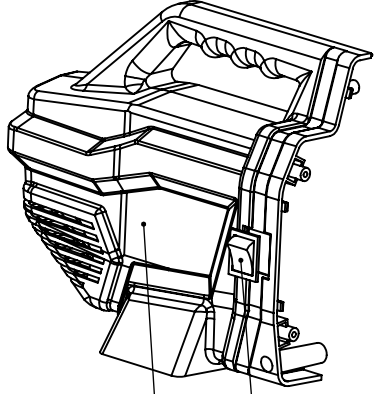

# Spare Parts List for DP-X7

Parts No.	Description	QTY
X6100a	Left cover	1
X6100b	Right cover	1
X6200	Front cover	1
X6300	Stand Assembly	1
X6301	Drip cup	1
X6400	Power Plug	1
X6401	Power cord	1
X7600	X7motor assembly	1
X3601	Motor Protector	1
X6601	Carbon brush	2
X6798	Bearing 608-2Z	2
X6799	Big Gear	1
X6800	Pump assembly	1
X6801	Bearing 6004-2Z	1
X6802	偏心轴	1
X6803	双联齿轮	1
X6804	Bearing 698-2Z	1
X6805	Bearing 6201-2Z	1
X6806	摆杆	1
X6807	卡簧销	1
X6808	*Piston Rod	1
X6809	Sleeve	1
X6810	*O-ring	1
X6811	Fulid Pump	1
X6812	Gasket	1
X6813	Prime valve	1
X6814	Gasket	1
X6815	Outlet valve	1
X6816	Spring	1
X6817	Inlet valve ball	1
X6818	Inlet Valve	1
X6819	Gasket	1
X6820	Pressure regulator	1
X6900	Suction/Prime assembly	1
X6900a	Suction tube	1
X6900b	Suction filter	1
X6900c	Prime tube	1
X6000	Airless spray gun	1
X6602	电路板	1
X6603	开关	1
X6604	微动开关	1
X6605	保险丝	1
X6606	保险丝座	1