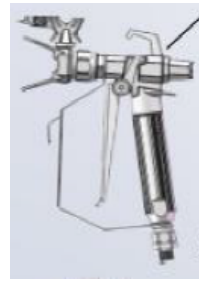

# Spare Parts List for DP-X7

Parts No.	Description	QTY
X6100a	Left cover	1
X6100b	Right cover	1
X6200	Front cover	1
X6300	Stand Assembly	1
X6301	Drip cup	1
X6400	Power Plug	1
X6401	Power cord	1
X7600	X7motor assembly	1
X3601	Motor Protector	1
X6601	Carbon brush	2
X6798	Bearing 608-2Z	2
X6799	Big Gear	1
X6800	Pump assembly	1
X6801	Bearing 6004-2Z	1
X6802	偏心轴	1
X6803	双联齿轮	1
X6804	Bearing 698-2Z	1
X6805	Bearing 6201-2Z	1
X6806	摆杆	1
X6807	卡簧销	1
X6808	*Piston Rod	1
X6809	Sleeve	1
X6810	*O-ring	1
X6811	Fulid Pump	1
X6812	Gasket	1
X6813	Prime valve	1
X6814	Gasket	1
X6815	Outlet valve	1
X6816	Spring	1
X6817	Inlet valve ball	1
X6818	Inlet Valve	1
X6819	Gasket	1
X6820	Pressure regulator	1
X6900	Suction/Prime assembly	1
X6900a	Suction tube	1
X6900b	Suction filter	1
X6900c	Prime tube	1
X6000	Airless spray gun	1
X6602	电路板	1
X6603	开关	1
X6604	微动开关	1
X6605	保险丝	1
X6606	保险丝座	1