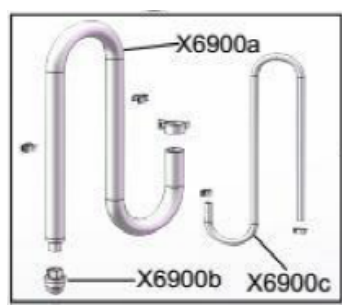

# Spare Parts List for DP-X7

Parts No.	Description	QTY
X6100a	Left cover	1
X6100b	Right cover	1
X6200	Front cover	1
X6300	Stand Assembly	1
X6301	Drip cup	1
X6400	Power Plug	1
X6401	Power cord	1
X7600	X7motor assembly	1
X3601	Motor Protector	1
X6601	Carbon brush	2
X6798	Bearing 608-2Z	2
X6799	Big Gear	1
X6800	Pump assembly	1
X6801	Bearing 6004-2Z	1
X6802	偏心轴	1
X6803	双联齿轮	1
X6804	Bearing 698-2Z	1
X6805	Bearing 6201-2Z	1
X6806	摆杆	1
X6807	卡簧销	1
X6808	*Piston Rod	1
X6809	Sleeve	1
X6810	*O-ring	1
X6811	Fulid Pump	1
X6812	Gasket	1
X6813	Prime valve	1
X6814	Gasket	1
X6815	Outlet valve	1
X6816	Spring	1
X6817	Inlet valve ball	1
X6818	Inlet Valve	1
X6819	Gasket	1
X6820	Pressure regulator	1
X6900	Suction/Prime assembly	1
X6900a	Suction tube	1
X6900b	Suction filter	1
X6900c	Prime tube	1
X6000	Airless spray gun	1
X6602	电路板	1
X6603	开关	1
X6604	微动开关	1
X6605	保险丝	1
X6606	保险丝座	1